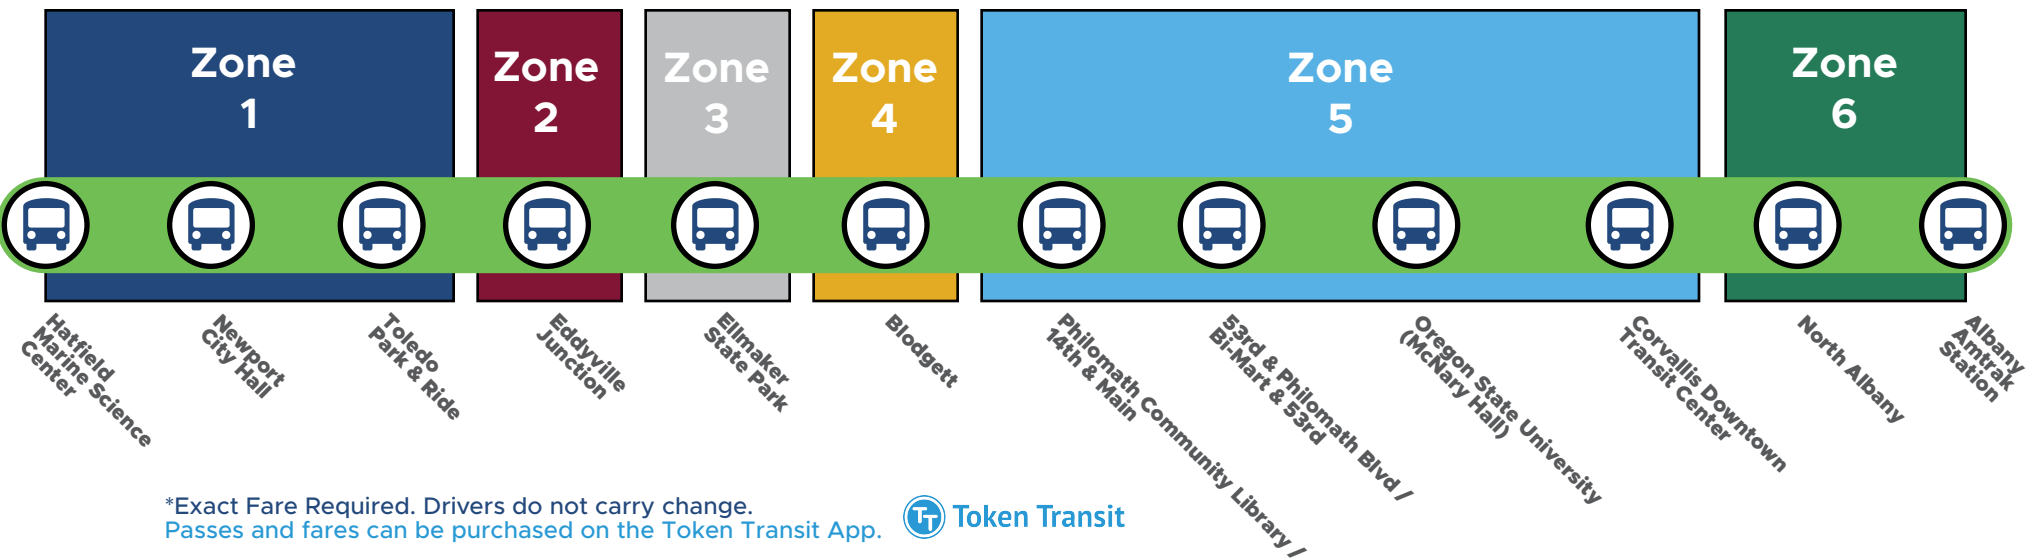

Coast to Valley Express Fare Schedule

effective: 07/01/2021

Each zone traveled is \$1.00.*

Children (ages 5 & under) accompanied by an adult ride for free.

*Exact Fare Required. Drivers do not carry change. Passes and fares can be purchased on the Token Transit App. Token Transit

nw CONNECTOR Coastal Visitor Passes

These passes entitle you to the following:

- \$25.00** 3-Day Pass
- \$30.00** 7-Day Pass

One trip to/from the Oregon Coast.

Unlimited rides up and down the coast on SETD, TCTD, and Lincoln County's coastal routes during the period for which the pass is valid.

Each adult with a valid visitor pass can be accompanied by a child up to age 16 at no additional charge.

You may purchase passes directly from the driver, through the Transit App, or by calling Benton County Public Works at 541-766-6821.