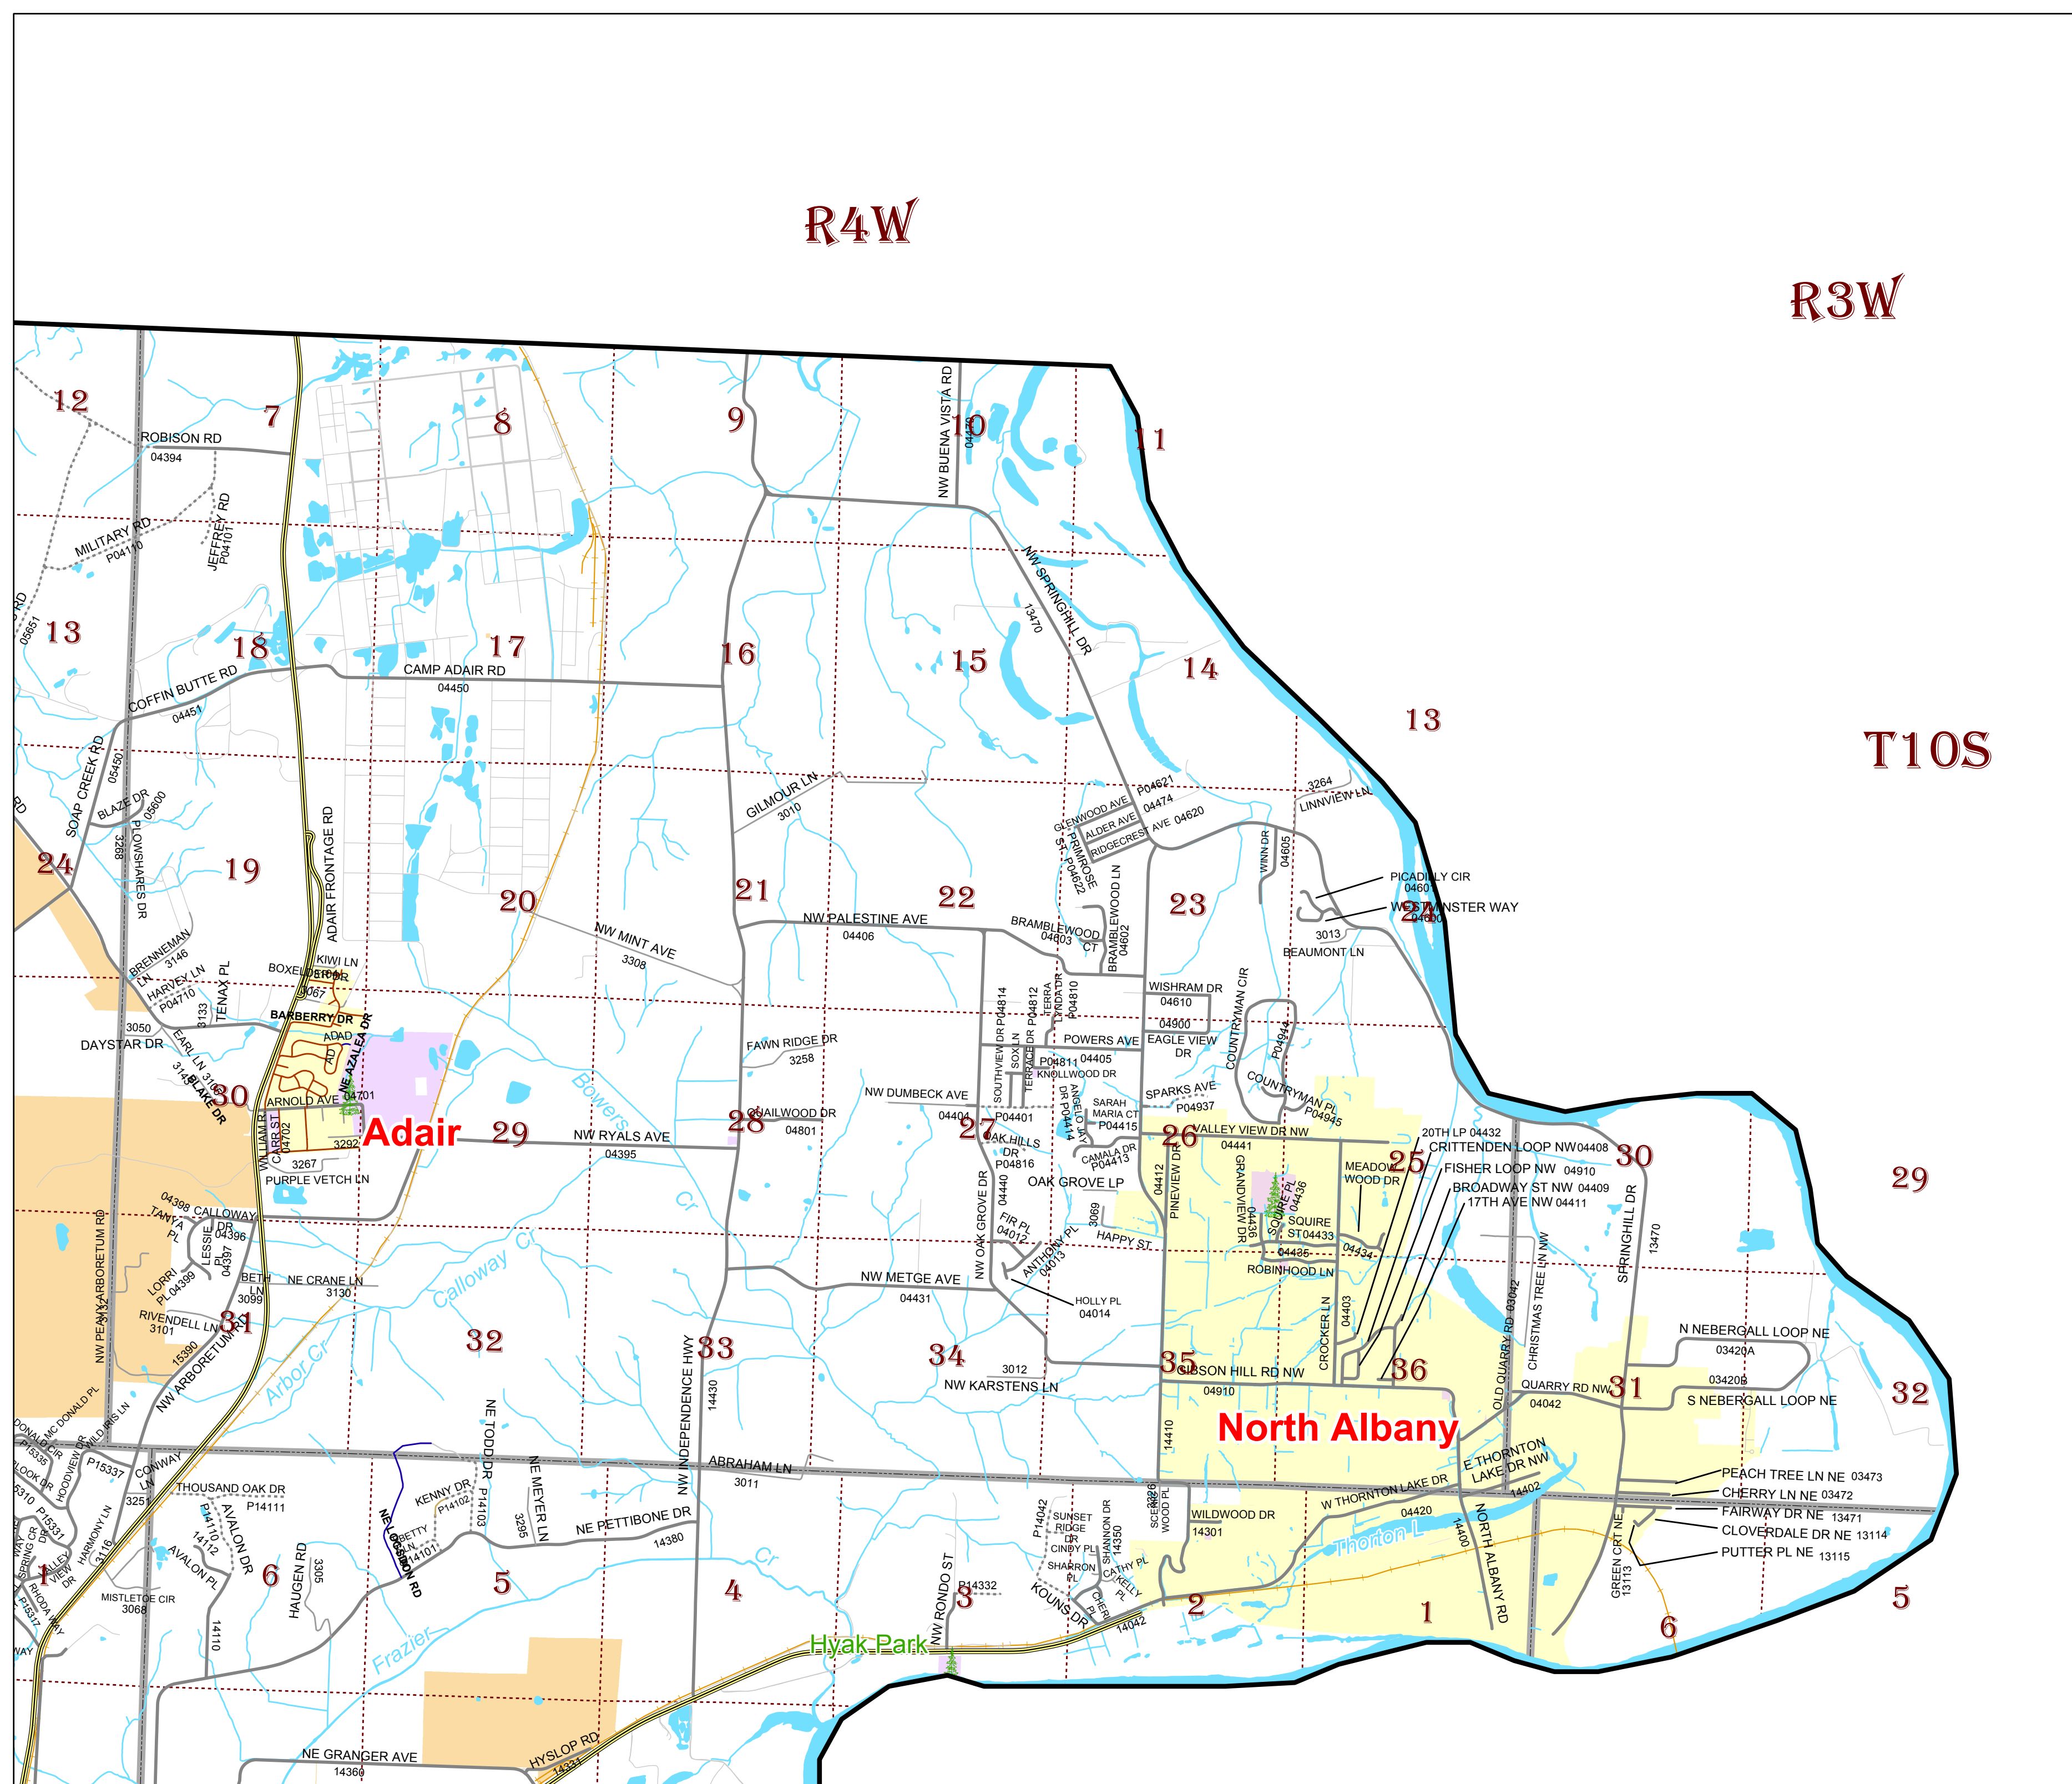

Benton County Public Works
 360 SW Avery Avenue
 Corvallis, Oregon 97333-1192
 PHONE: (541) 766-6821
 FAX: (541) 766-6891
BENTON COUNTY ROAD ATLAS
 (9-1-1 SERIES)
 LOCATIONS ARE APPROXIMATE
 FILE: rd-atlas.mxd
 REVISED: 3/4/04

R4W

R3W

T10S

Legend

- parksymb
- Highways
- <all other values>
- SURFACE**
- CITY
- bentoncenterline**
- <all other values>
- SURFACE**
- AC
- CITY
- DIRT
- GATED ROAD
- GRV
- OIL
- PVT
- blm2000
- water_03
- Public_Lands**
- LABEL**
- BLM
- Benton County
- Finley Wildlife Refuge
- OSU
- Rock Creek Watershed
- State of Oregon
- USFS
- cities
- Railroads