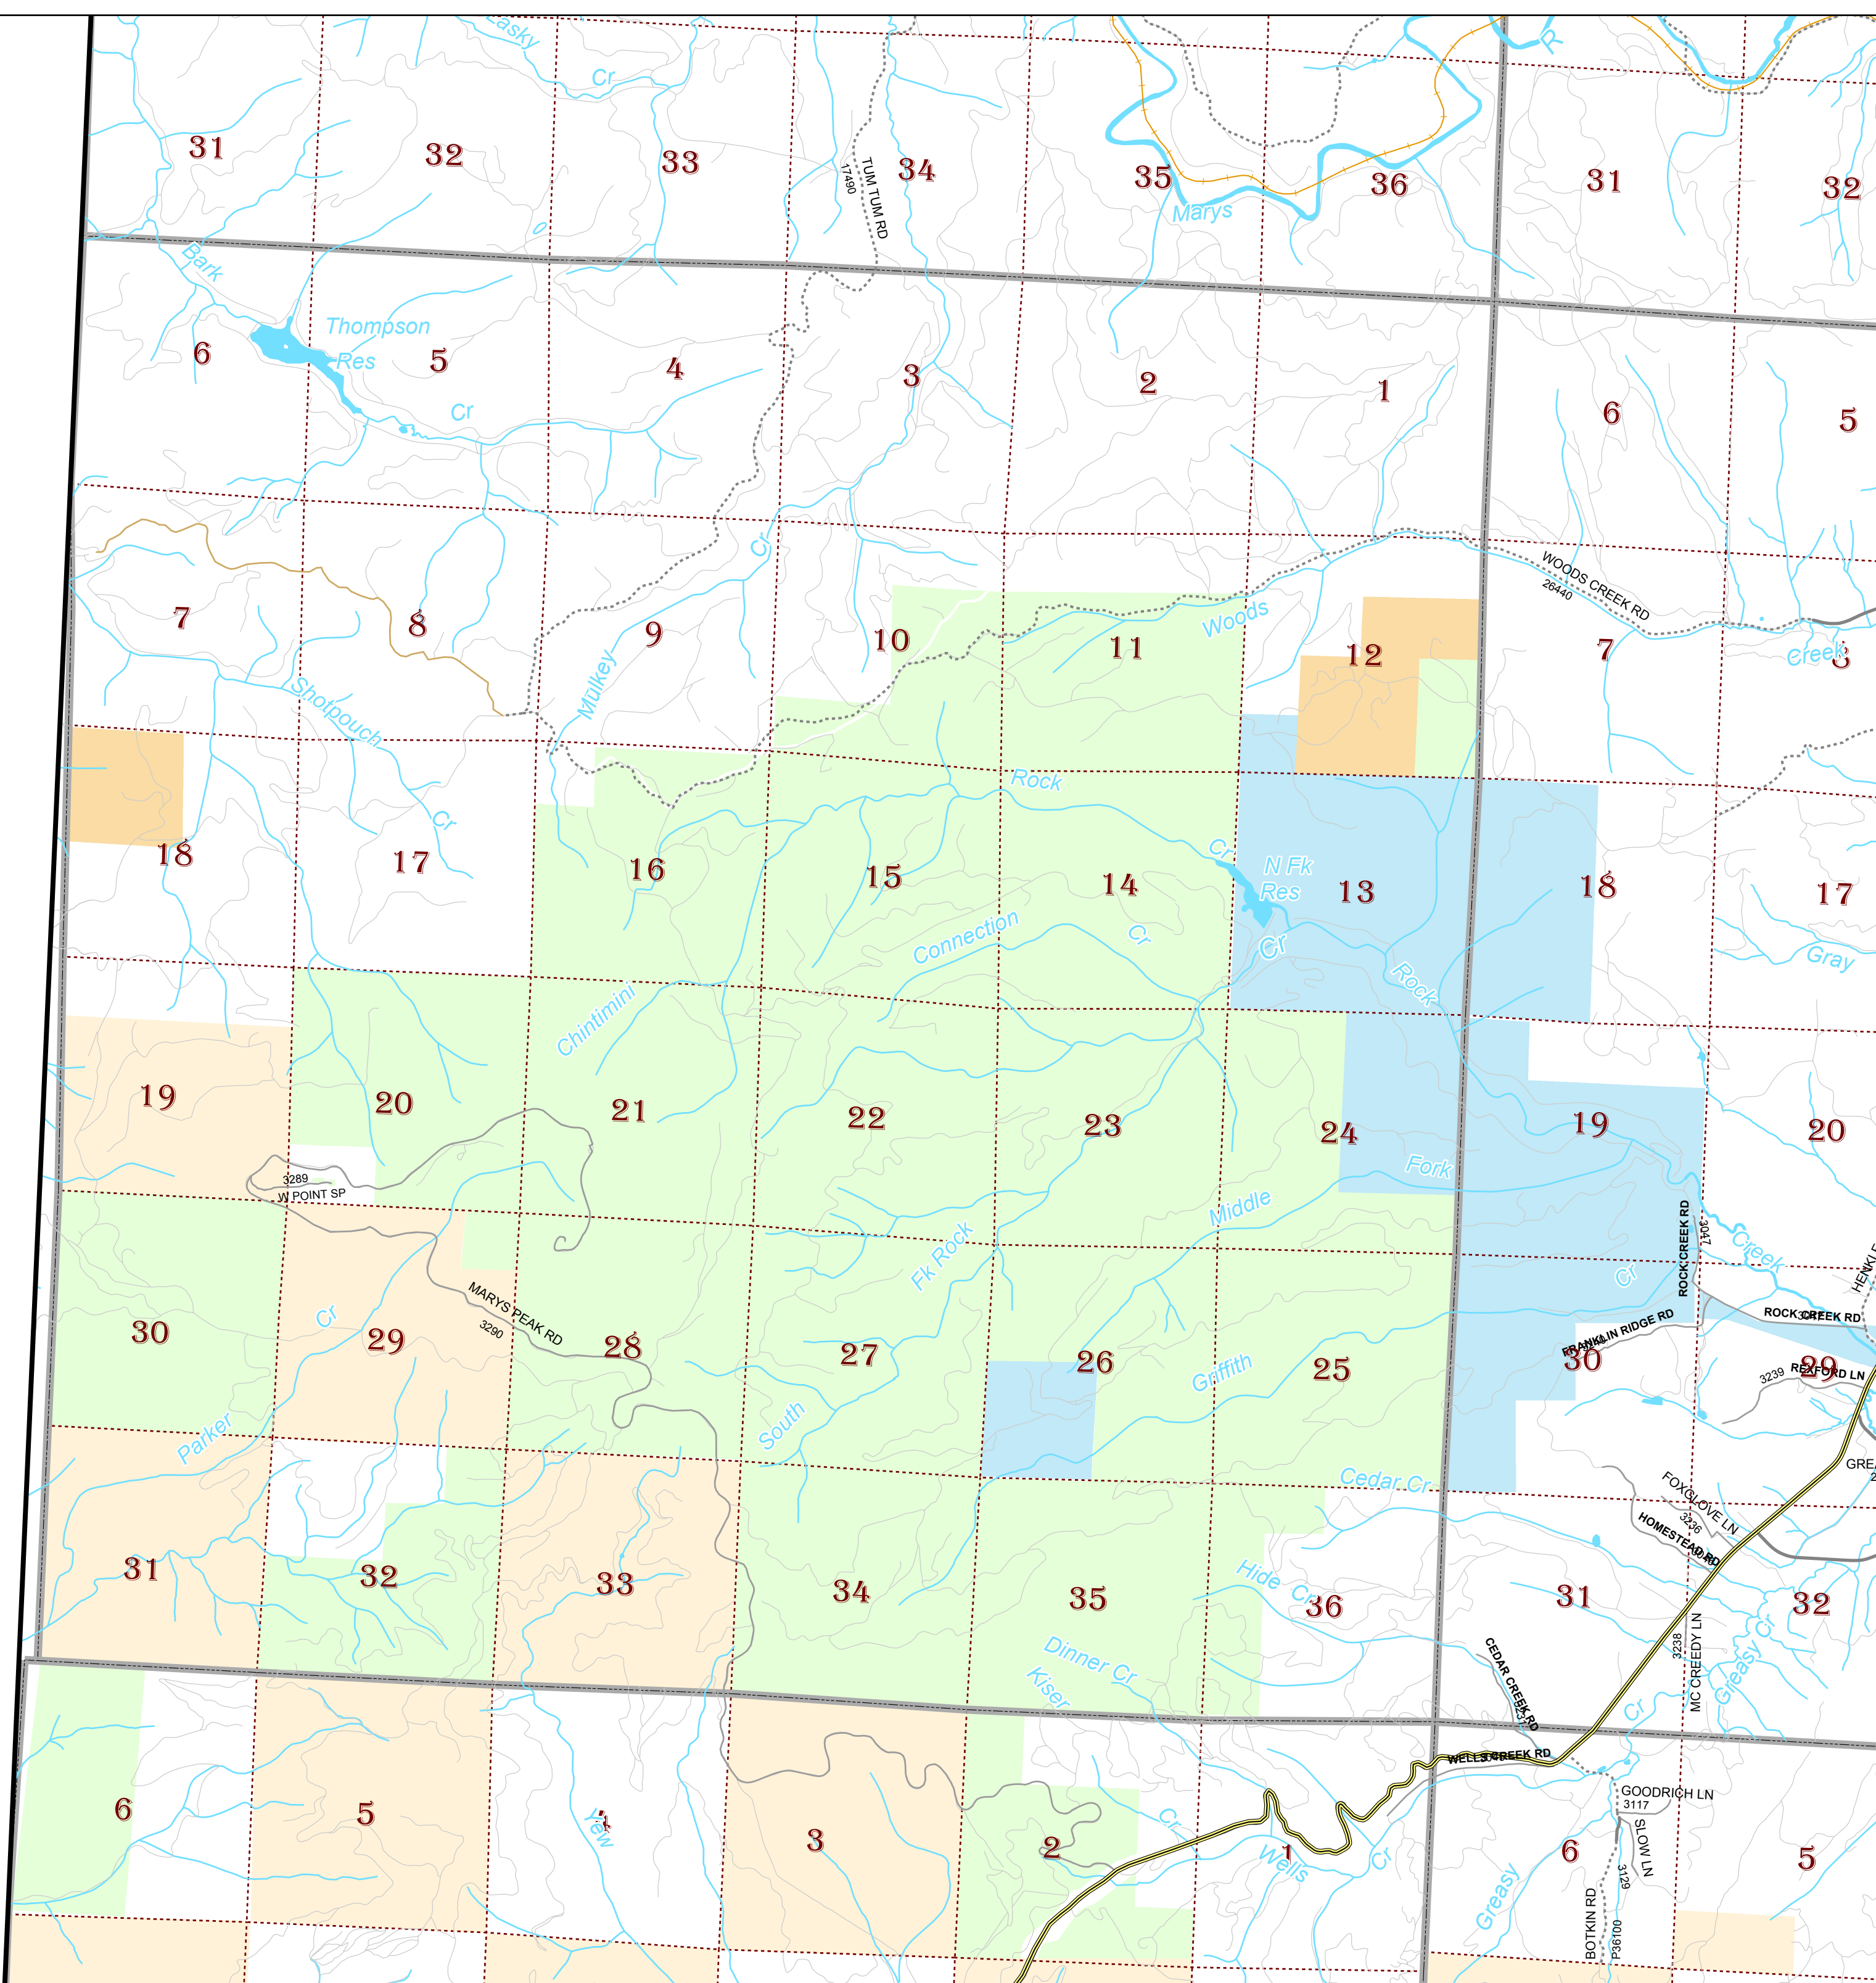

Benton County Public Works  
 360 SW Avery Avenue  
 Corvallis, Oregon 97333-1192  
 PHONE: (541) 766-6821  
 FAX: (541) 766-6891  
**BENTON COUNTY ROAD ATLAS**  
 (9-1-1 SERIES)  
 LOCATIONS ARE APPROXIMATE  
 FILE: rd-atlas.mxd  
 REVISED: 3/4/04

T12S

**LEGEND**

- County Park
- Road Features**
  - Highways
  - City Street
  - Dirt Lane
  - Gated Road
  - Gravel Road
  - Paved Road
  - Private Lane
  - Forest Road
  - Water Features
  - Railroads
- Public Lands**
  - BLM
  - Benton County
  - Finley Wildlife Refuge
  - OSU
  - Rock Creek Watershed
  - State of Oregon
  - USFS
  - City