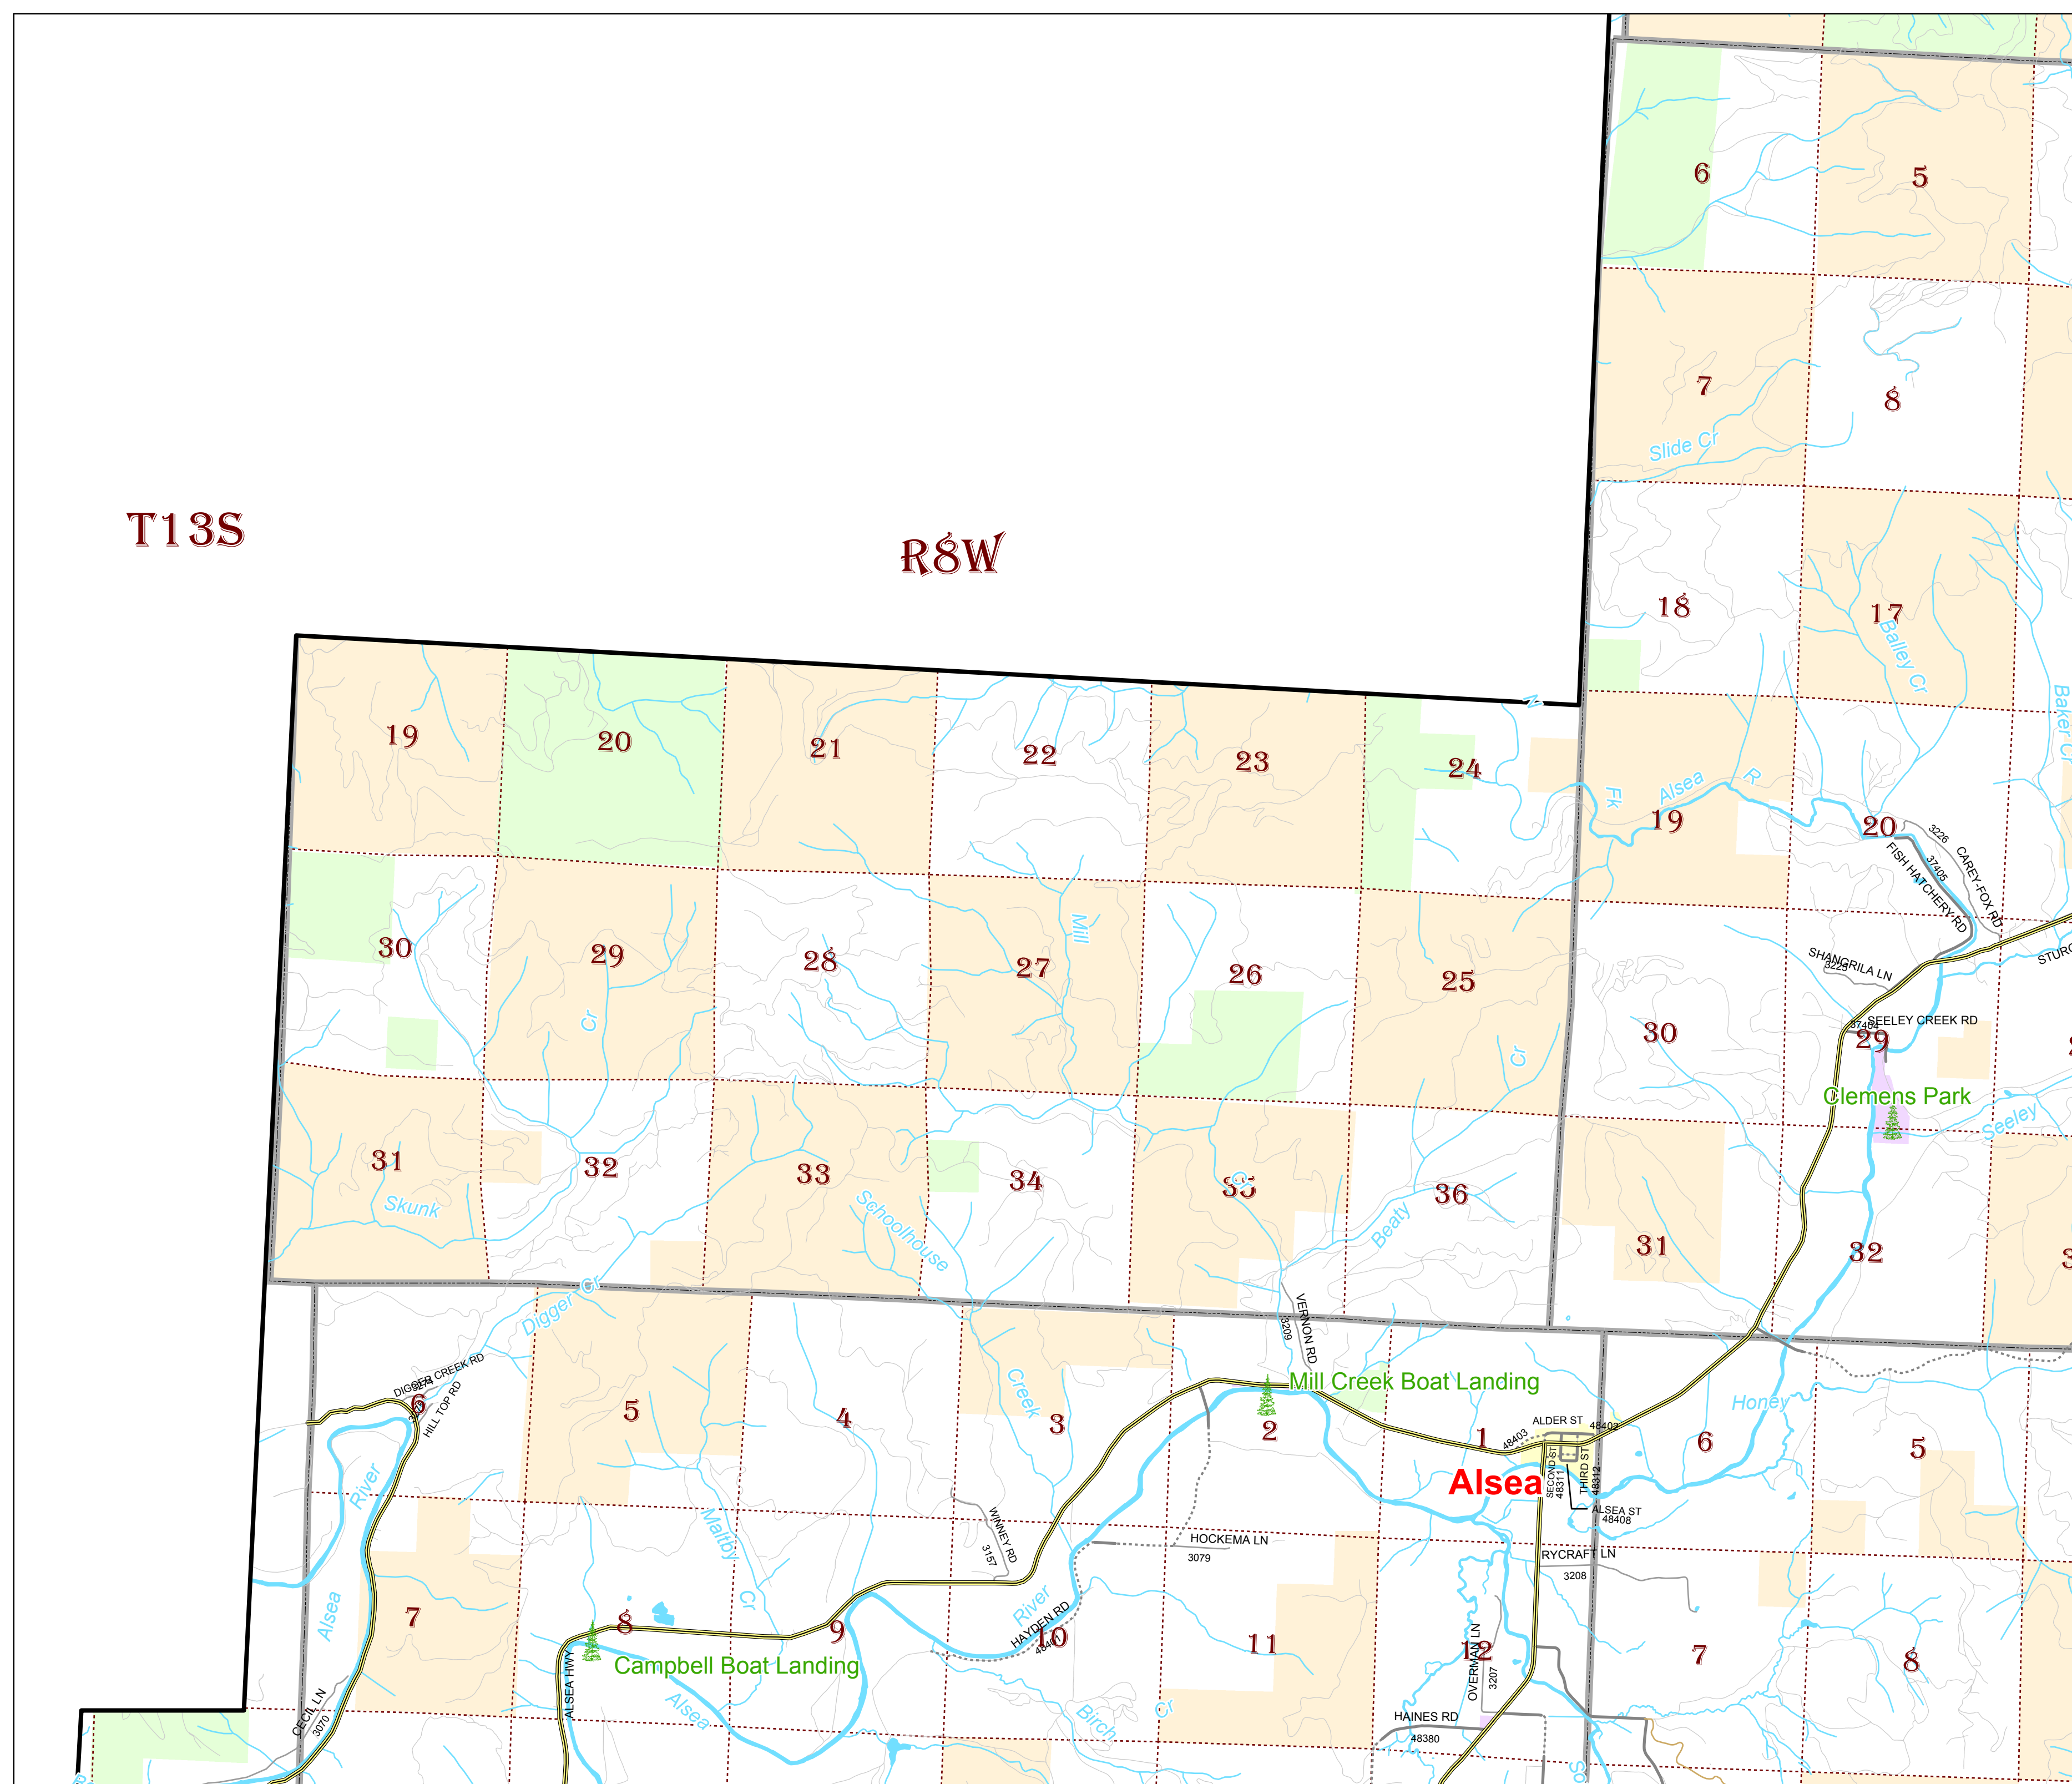

MAP
12

Benton County Public Works
360 SW Avery Avenue
Corvallis, Oregon 97333-1192
PHONE: (541) 766-6821
FAX: (541) 766-6891
BENTON COUNTY ROAD ATLAS
(9-1-1 SERIES)
LOCATIONS ARE APPROXIMATE
FILE: rd-atlas.mxd
REVISED: 3/4/04

T13S

R8W

LEGEND

- County Park
- Road Features**
 - Highways
 - City Street
 - Dirt Lane
 - Gated Road
 - Gravel Road
 - Paved Road
 - Private Lane
 - Forest Road
 - Water Features
 - Railroads
- Public Lands**
 - BLM
 - Benton County
 - Finley Wildlife Refuge
 - OSU
 - Rock Creek Watershed
 - State of Oregon
 - USFS
 - City