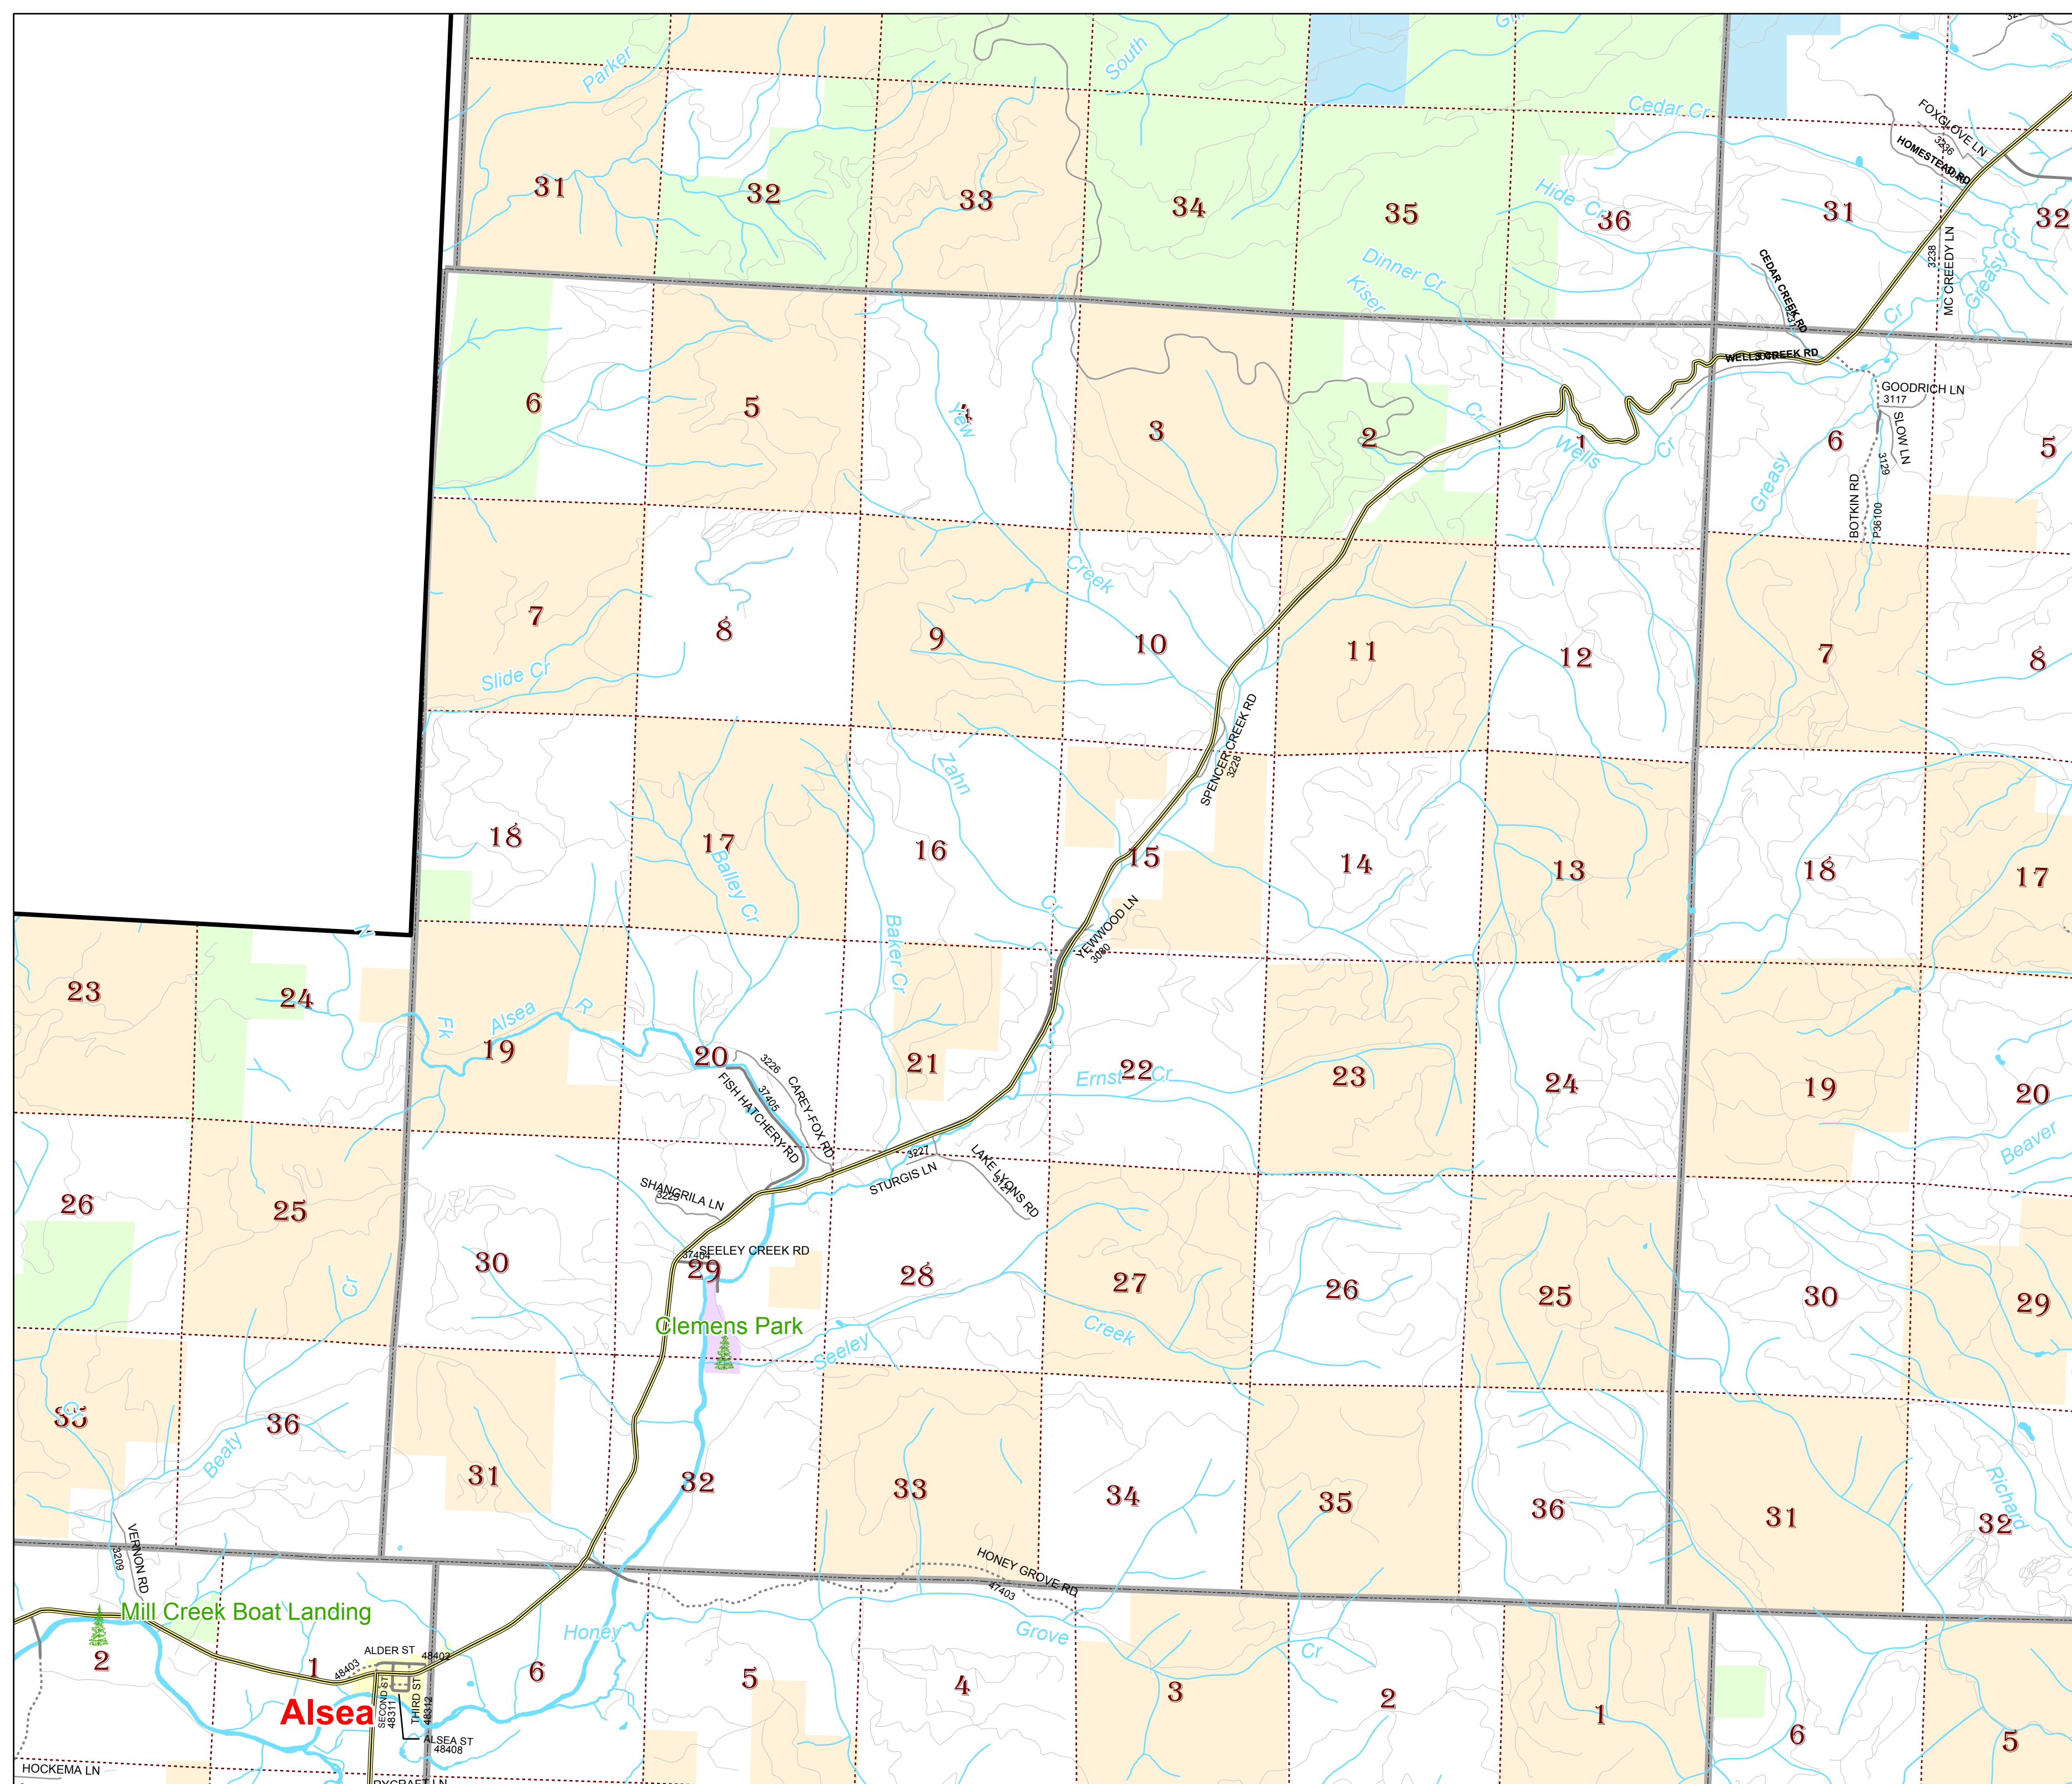

Benton County Public Works
 360 SW Avery Avenue
 Corvallis, Oregon 97333-1192
 PHONE: (541) 766-6821
 FAX: (541) 766-6891
BENTON COUNTY ROAD ATLAS
(9-1-1 SERIES)
LOCATIONS ARE APPROXIMATE
FILE: rd-atlas.mxd
REVISED: 3/4/04

LEGEND

- County Park
- Road Features**
 - Highways
 - City Street
 - Dirt Lane
 - Gated Road
 - Gravel Road
 - Paved Road
 - Private Lane
 - Forest Road
 - Water Features
 - Railroads
- Public Lands**
 - BLM
 - Benton County
 - Finley Wildlife Refuge
 - OSU
 - Rock Creek Watershed
 - State of Oregon
 - USFS
 - City