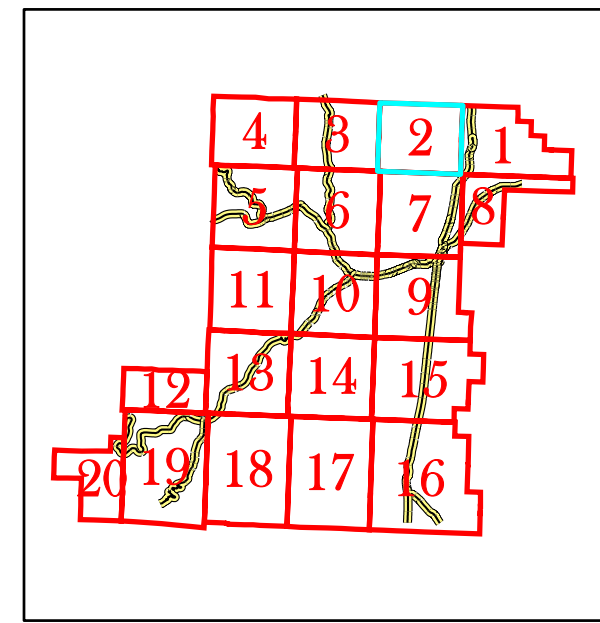

MAP
2

Benton County Public Works
360 SW Avery Avenue
Corvallis, Oregon 97333-1192
PHONE: (541) 766-6821
FAX: (541) 766-6891
BENTON COUNTY ROAD ATLAS
(9-1-1 SERIES)
LOCATIONS ARE APPROXIMATE
FILE: rd-atlas.mxd
REVISED: 3/4/04

Legend

- parksymb
- Highways
- <all other values>
- SURFACE**
- CITY
- bentoncenterline**
- <all other values>
- SURFACE**
- AC
- CITY
- DIRT
- GATED ROAD
- GRV
- OIL
- PVT
- blm2000
- water_03
- Public_Lands**
- LABEL**
- BLM
- Benton County
- Finley Wildlife Refuge
- OSU
- Rock Creek Watershed
- State of Oregon
- USFS
- cities
- Railroads