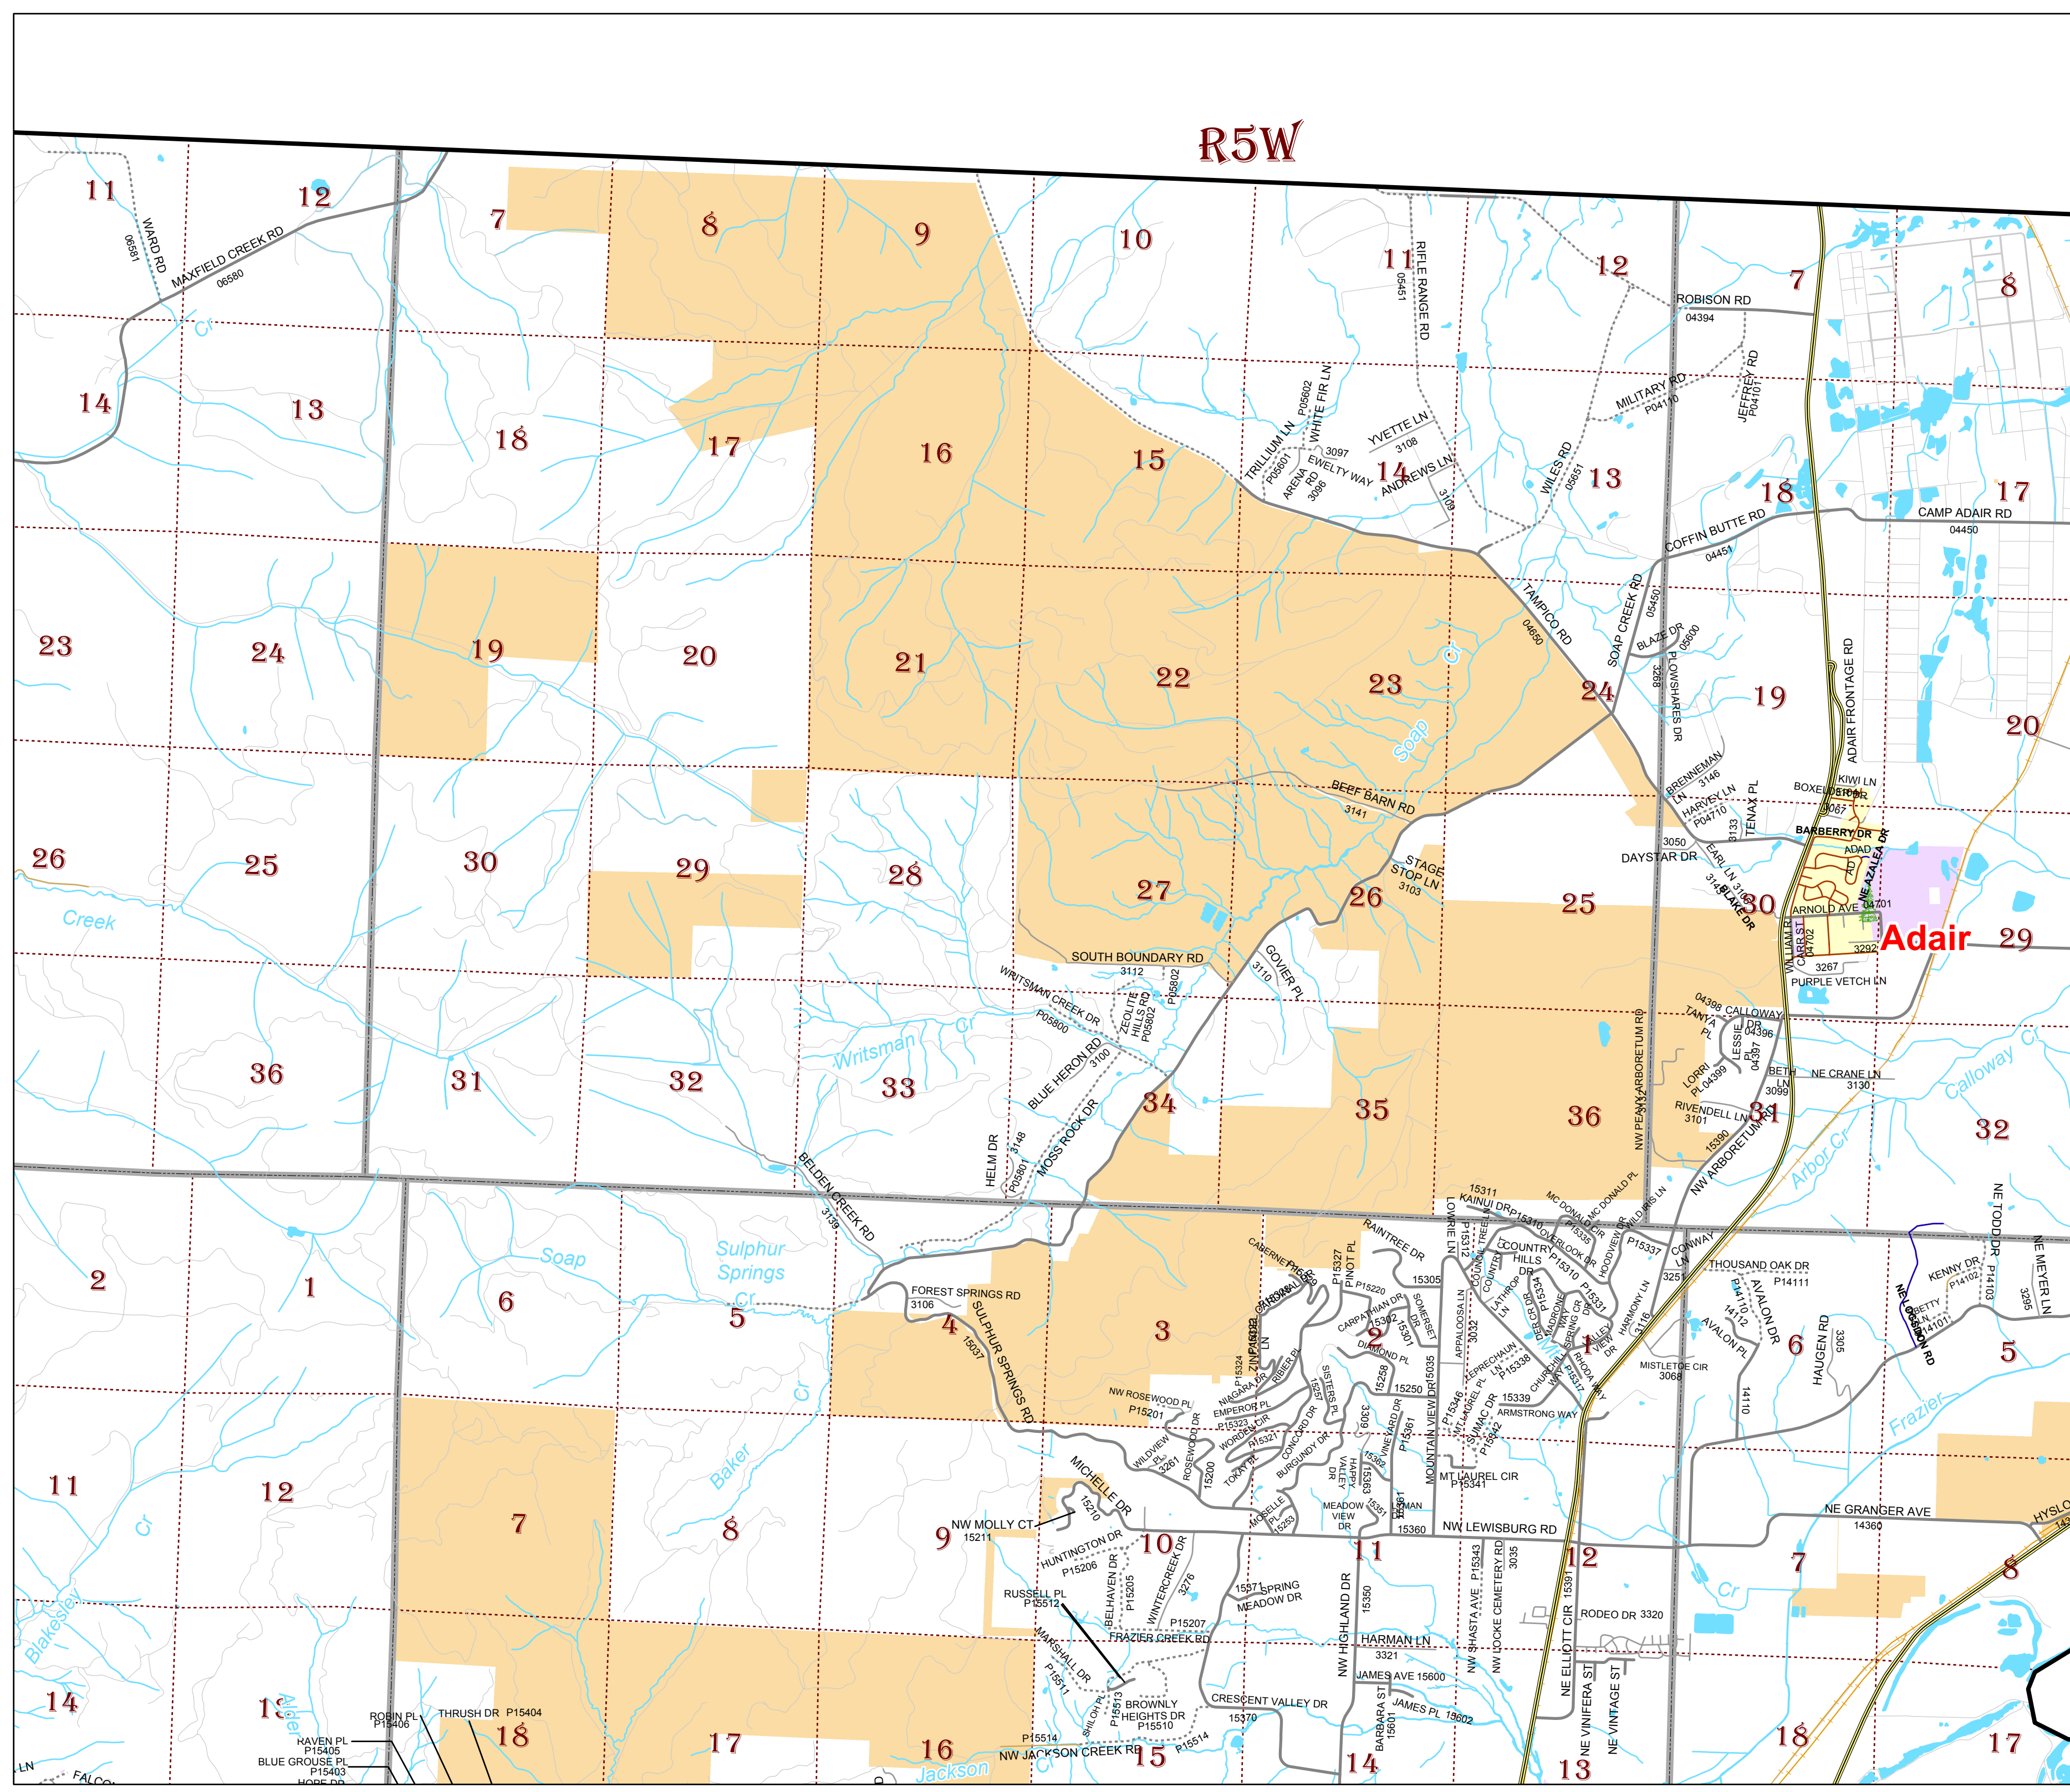

MAP
2

Benton County Public Works
360 SW Avery Avenue
Corvallis, Oregon 97333-1192
PHONE: (541) 766-6821
FAX: (541) 766-6891
BENTON COUNTY ROAD ATLAS
(9-1-1 SERIES)
LOCATIONS ARE APPROXIMATE
FILE: rd-atlas.mxd
REVISED: 3/4/04

Legend

- parksymb
- Highways
- <all other values>
- SURFACE**
- CITY
- bentoncenterline**
- <all other values>
- SURFACE**
- AC
- CITY
- DIRT
- GATED ROAD
- GRV
- OIL
- PVT
- blm2000
- water_03
- Public_Lands**
- LABEL**
- BLM
- Benton County
- Finley Wildlife Refuge
- OSU
- Rock Creek Watershed
- State of Oregon
- USFS
- cities
- Railroads