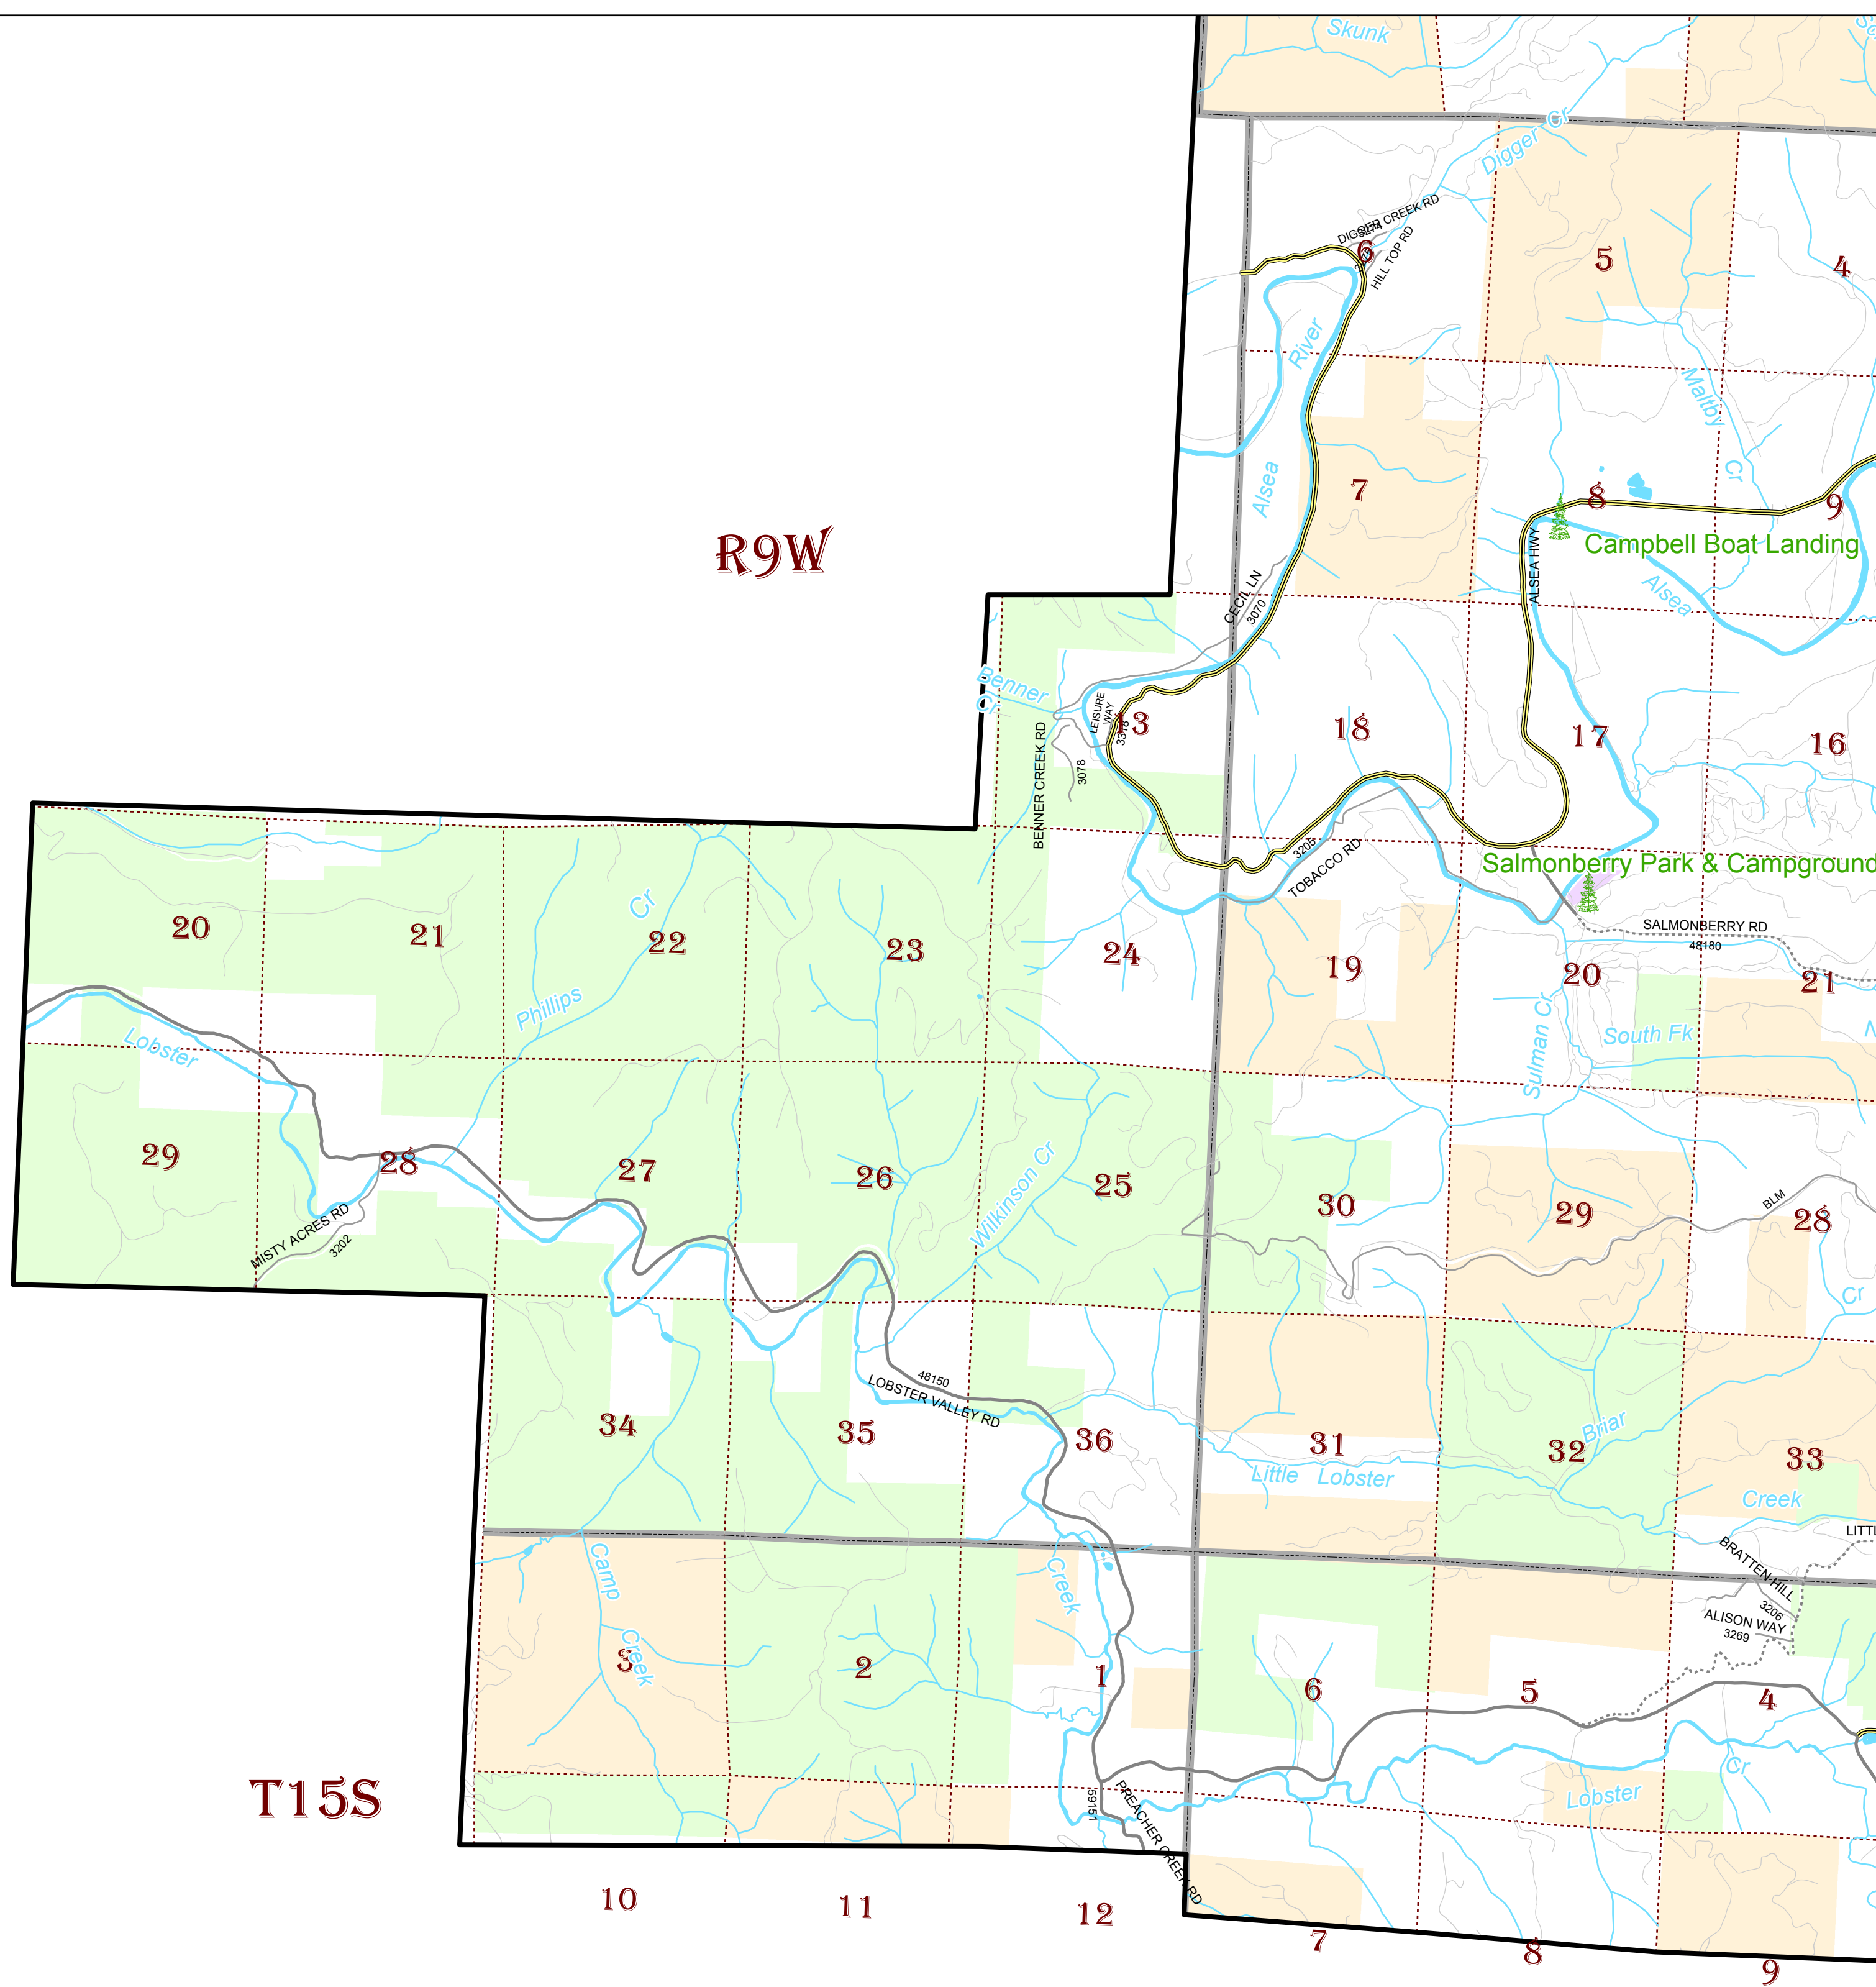

MAP
20

Benton County Public Works
360 SW Avery Avenue
Corvallis, Oregon 97333-1192
PHONE: (541) 766-6821
FAX: (541) 766-6891
BENTON COUNTY ROAD ATLAS
(9-1-1 SERIES)
LOCATIONS ARE APPROXIMATE
FILE: rd-atlas.mxd
REVISED: 3/4/04

LEGEND

County Park

Road Features

- Highways
- City Street
- Dirt Lane
- Gated Road
- Gravel Road
- Paved Road
- Private Lane
- Forest Road
- Water Features
- Railroads

Public Lands

- BLM
- Benton County
- Finley Wildlife Refuge
- OSU
- Rock Creek Watershed
- State of Oregon
- USFS
- City