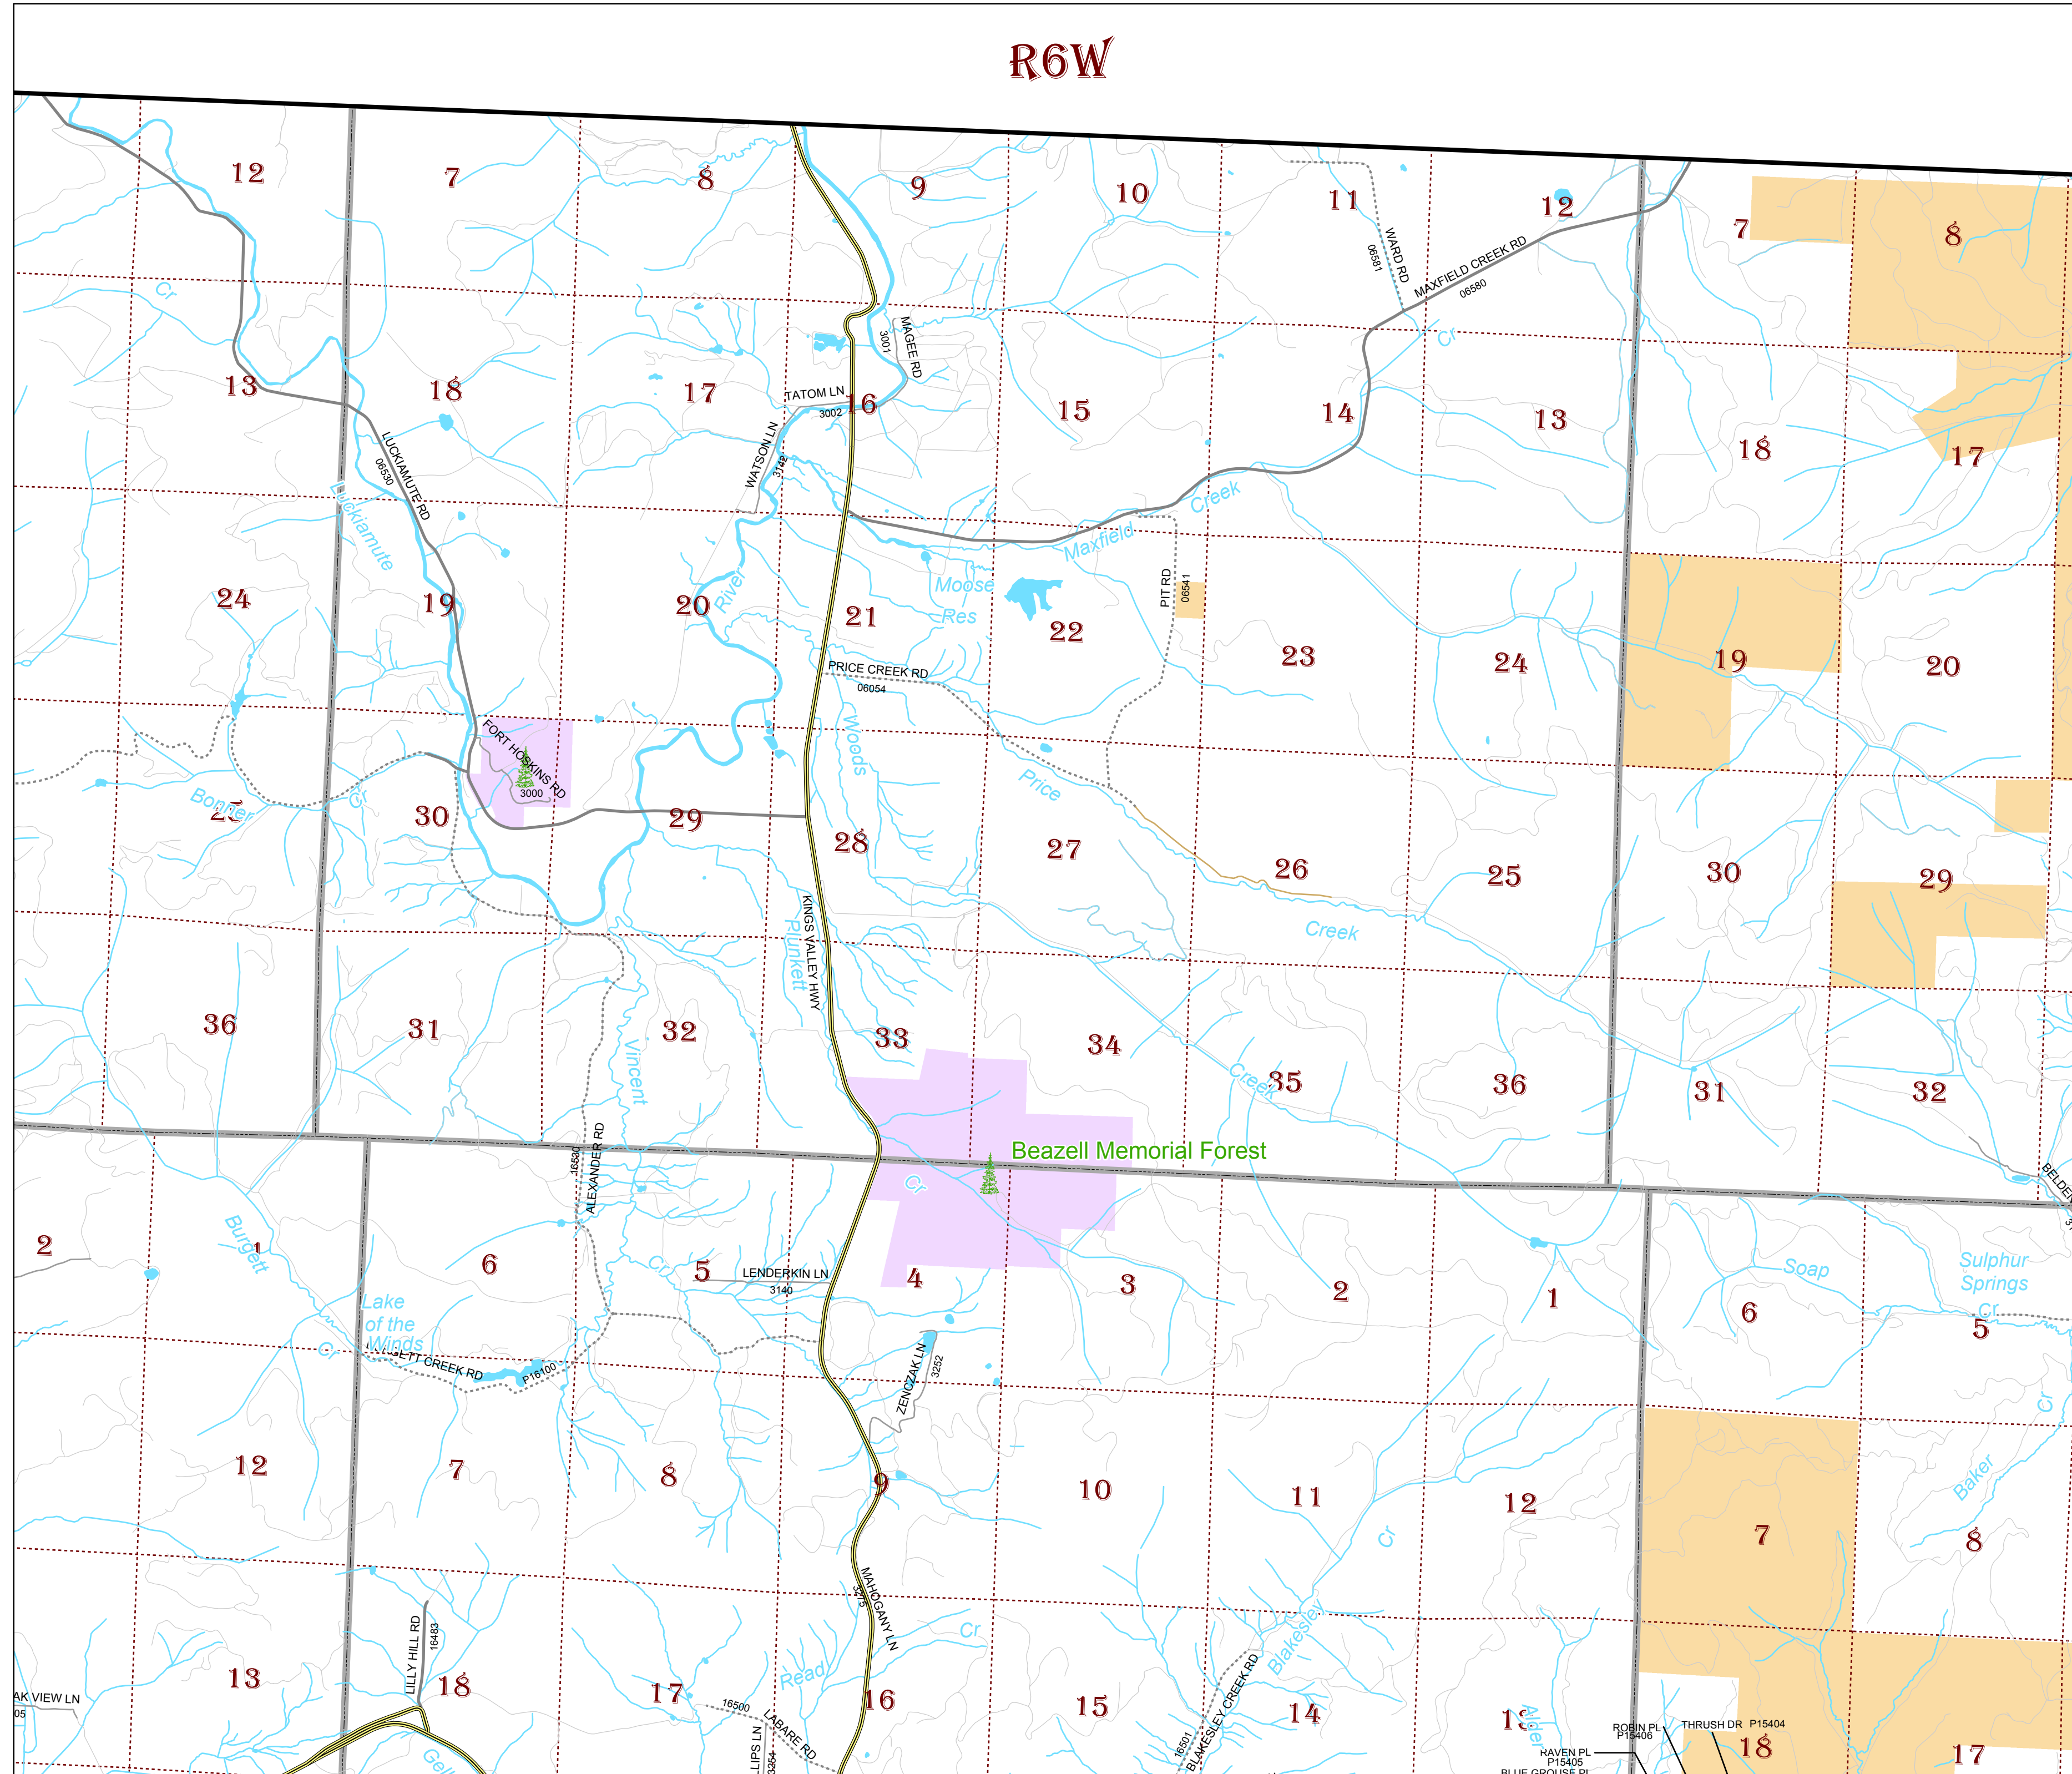

R6W

MAP
3

Benton County Public Works
360 SW Avery Avenue
Corvallis, Oregon 97333-1192
PHONE: (541) 766-6821
FAX: (541) 766-6891
BENTON COUNTY ROAD ATLAS
(9-1-1 SERIES)
LOCATIONS ARE APPROXIMATE
FILE: rd-atlas.mxd
REVISED: 3/4/04

Legend

- parksymb
- Highways
- <all other values>
- SURFACE**
 - CITY
- bentoncenterline**
 - <all other values>
- SURFACE**
 - AC
 - CITY
 - DIRT
 - GATED ROAD
 - GRV
 - OIL
 - PVT
 - blm2000
 - water_03
- Public_Lands LABEL**
 - BLM
 - Benton County
 - Finley Wildlife Refuge
 - OSU
 - Rock Creek Watershed
 - State of Oregon
 - USFS
 - cities
 - Railroads