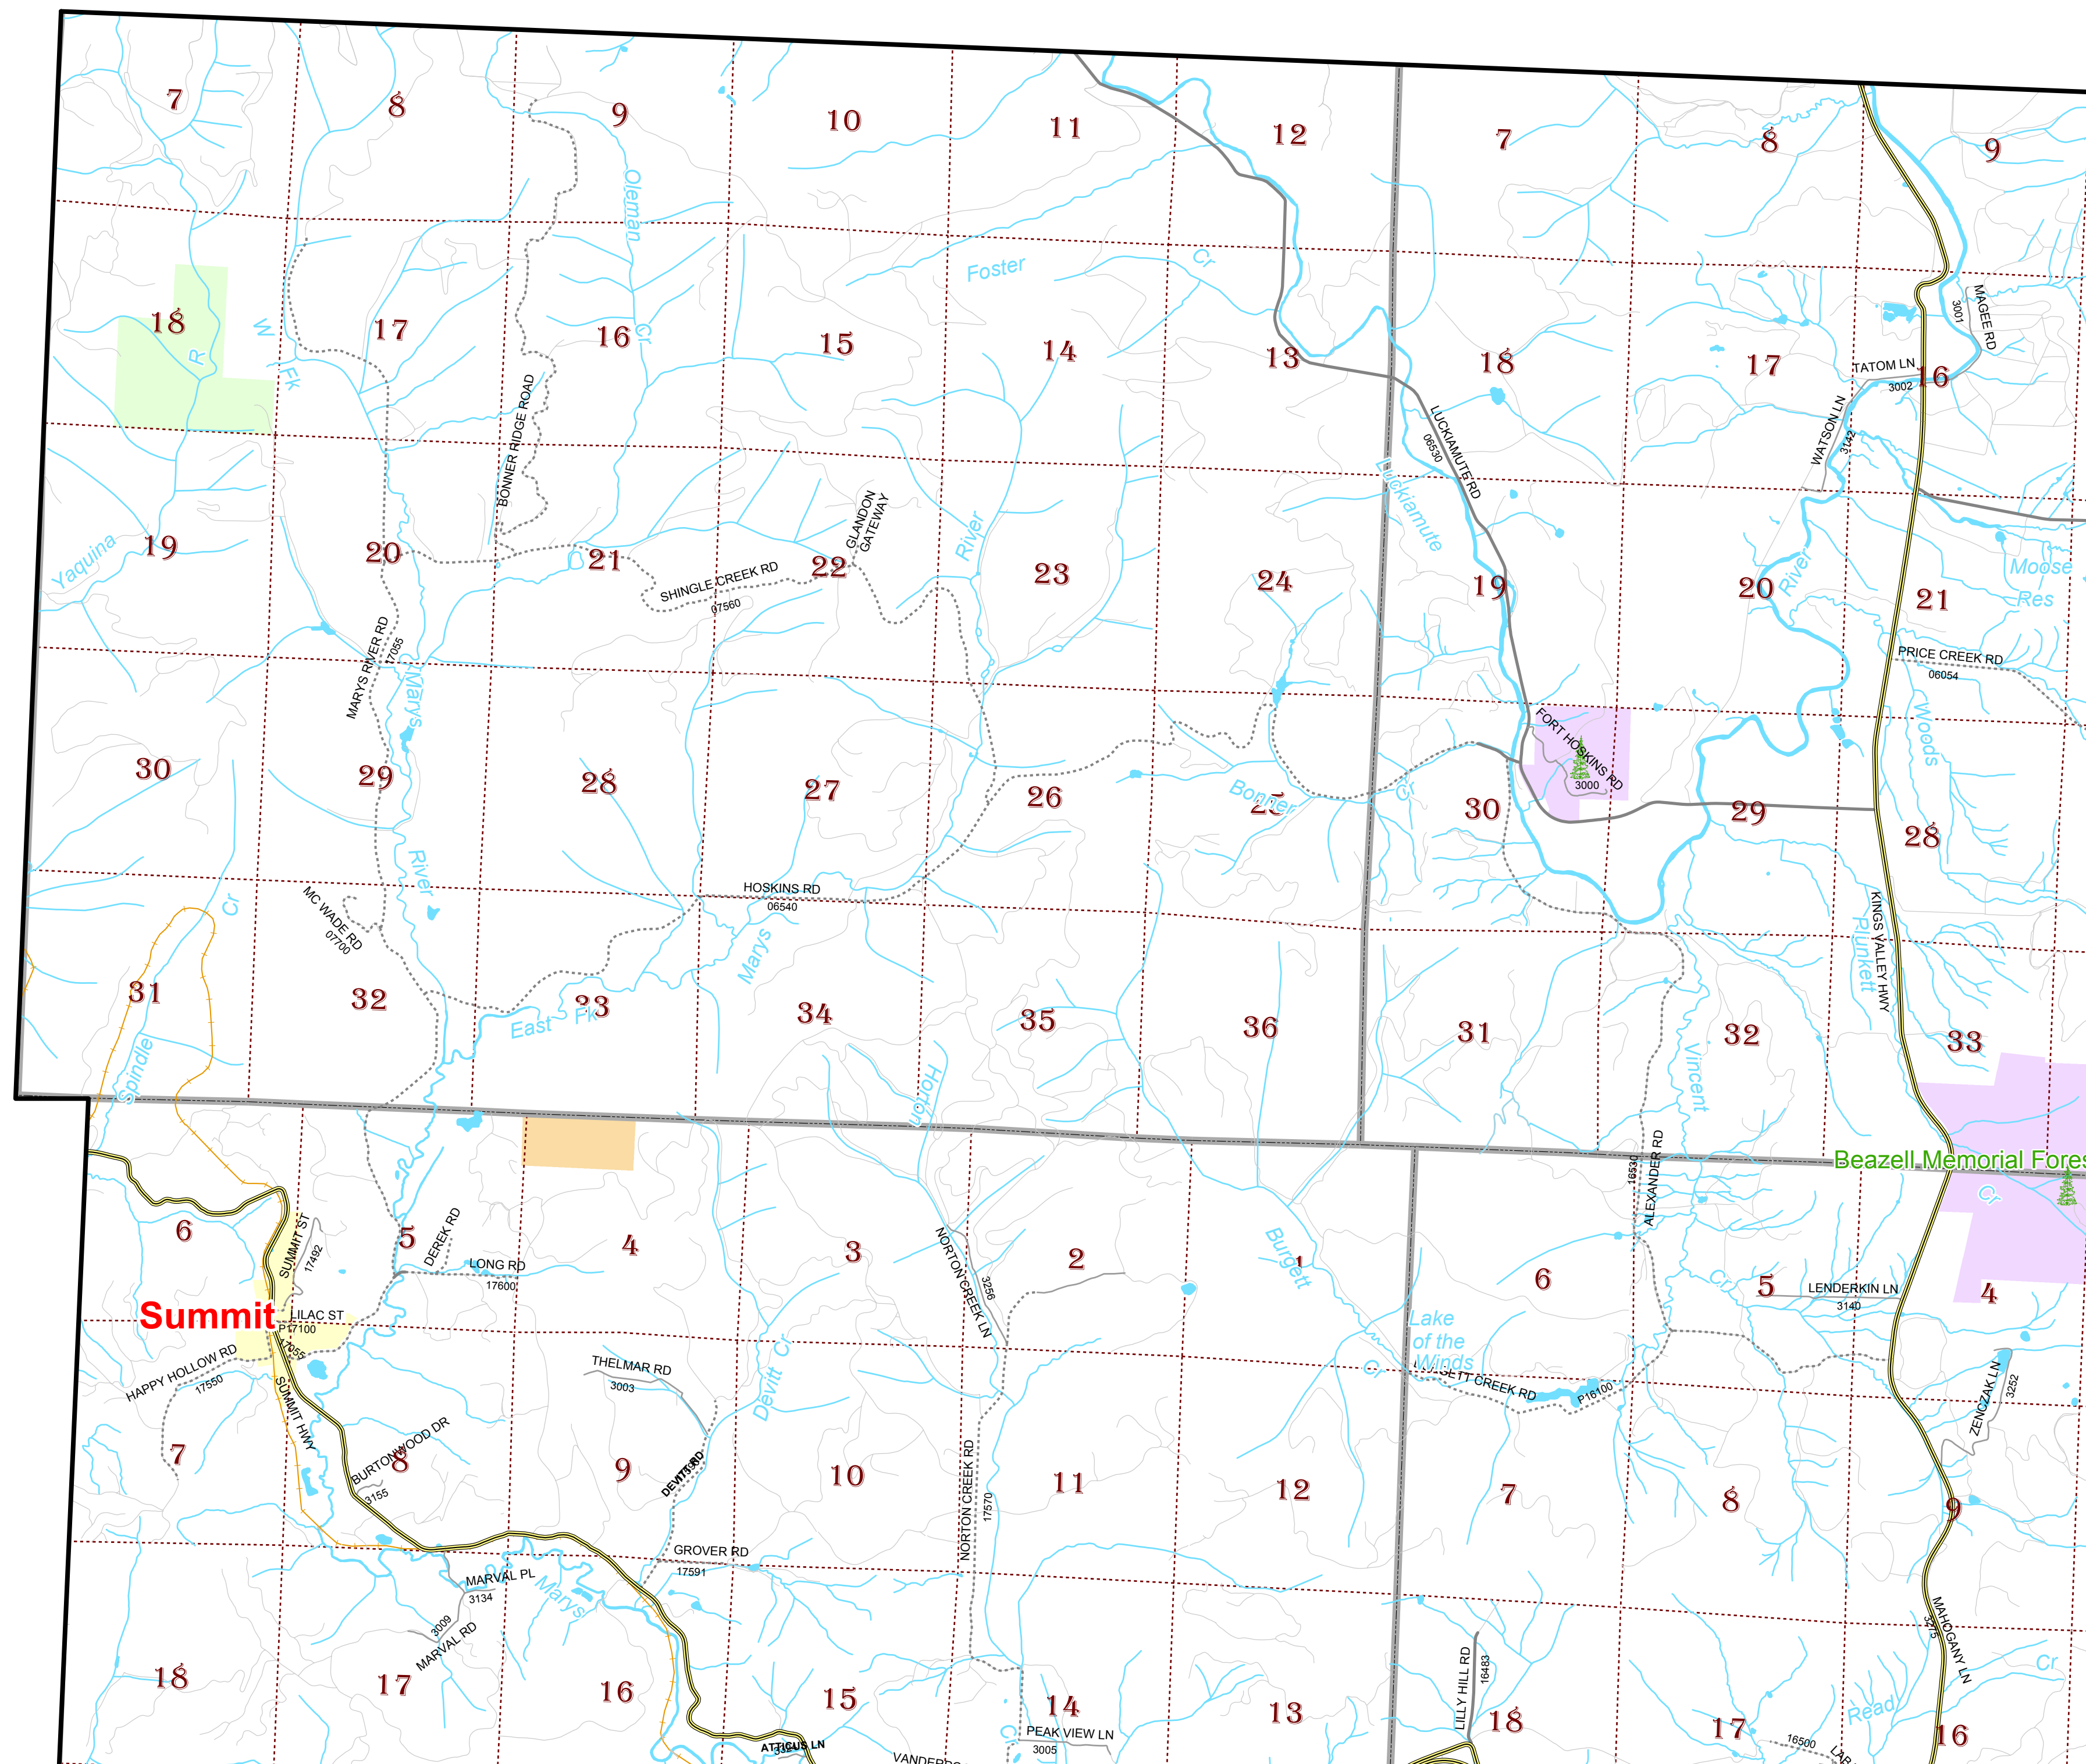

R7W

MAP 4

Benton County Public Works  
360 SW Avery Avenue  
Corvallis, Oregon 97333-1192  
PHONE: (541) 766-6821  
FAX: (541) 766-6891  
**BENTON COUNTY ROAD ATLAS**  
**(9-1-1 SERIES)**  
LOCATIONS ARE APPROXIMATE  
FILE: rd-atlas.mxd  
REVISED: 3/4/04

**Legend**

- parksymb
- Highways
- <all other values>
- SURFACE**
- CITY
- bentoncenterline**
- <all other values>
- SURFACE**
- AC
- CITY
- DIRT
- GATED ROAD
- GRV
- OIL
- PVT
- blm2000
- water\_03
- Public\_Lands**
- LABEL**
- BLM
- Benton County
- Finley Wildlife Refuge
- OSU
- Rock Creek Watershed
- State of Oregon
- USFS
- cities
- Railroads