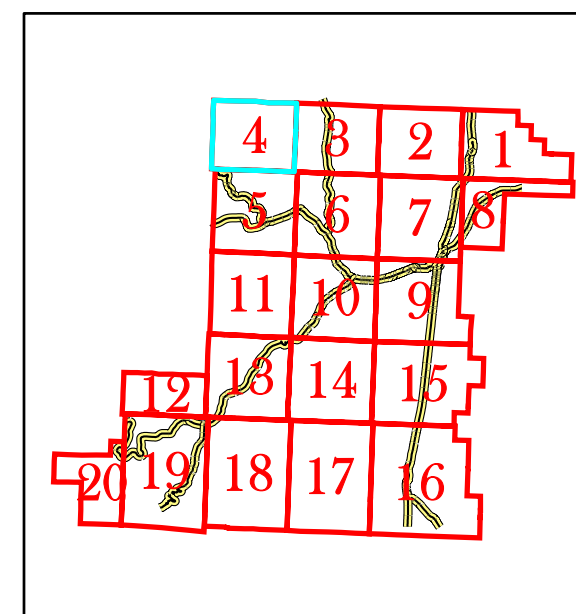

R7W

MAP 4

Benton County Public Works  
360 SW Avery Avenue  
Corvallis, Oregon 97333-1192  
PHONE: (541) 766-6821  
FAX: (541) 766-6891  
**BENTON COUNTY ROAD ATLAS**  
**(9-1-1 SERIES)**  
LOCATIONS ARE APPROXIMATE  
FILE: rd-atlas.mxd  
REVISED: 3/4/04

**Legend**

- parksymb
- Highways
- <all other values>
- SURFACE**
- CITY
- bentoncenterline**
- <all other values>
- SURFACE**
- AC
- CITY
- DIRT
- GATED ROAD
- GRV
- OIL
- PVT
- blm2000
- water\_03
- Public\_Lands**
- LABEL**
- BLM
- Benton County
- Finley Wildlife Refuge
- OSU
- Rock Creek Watershed
- State of Oregon
- USFS
- cities
- Railroads