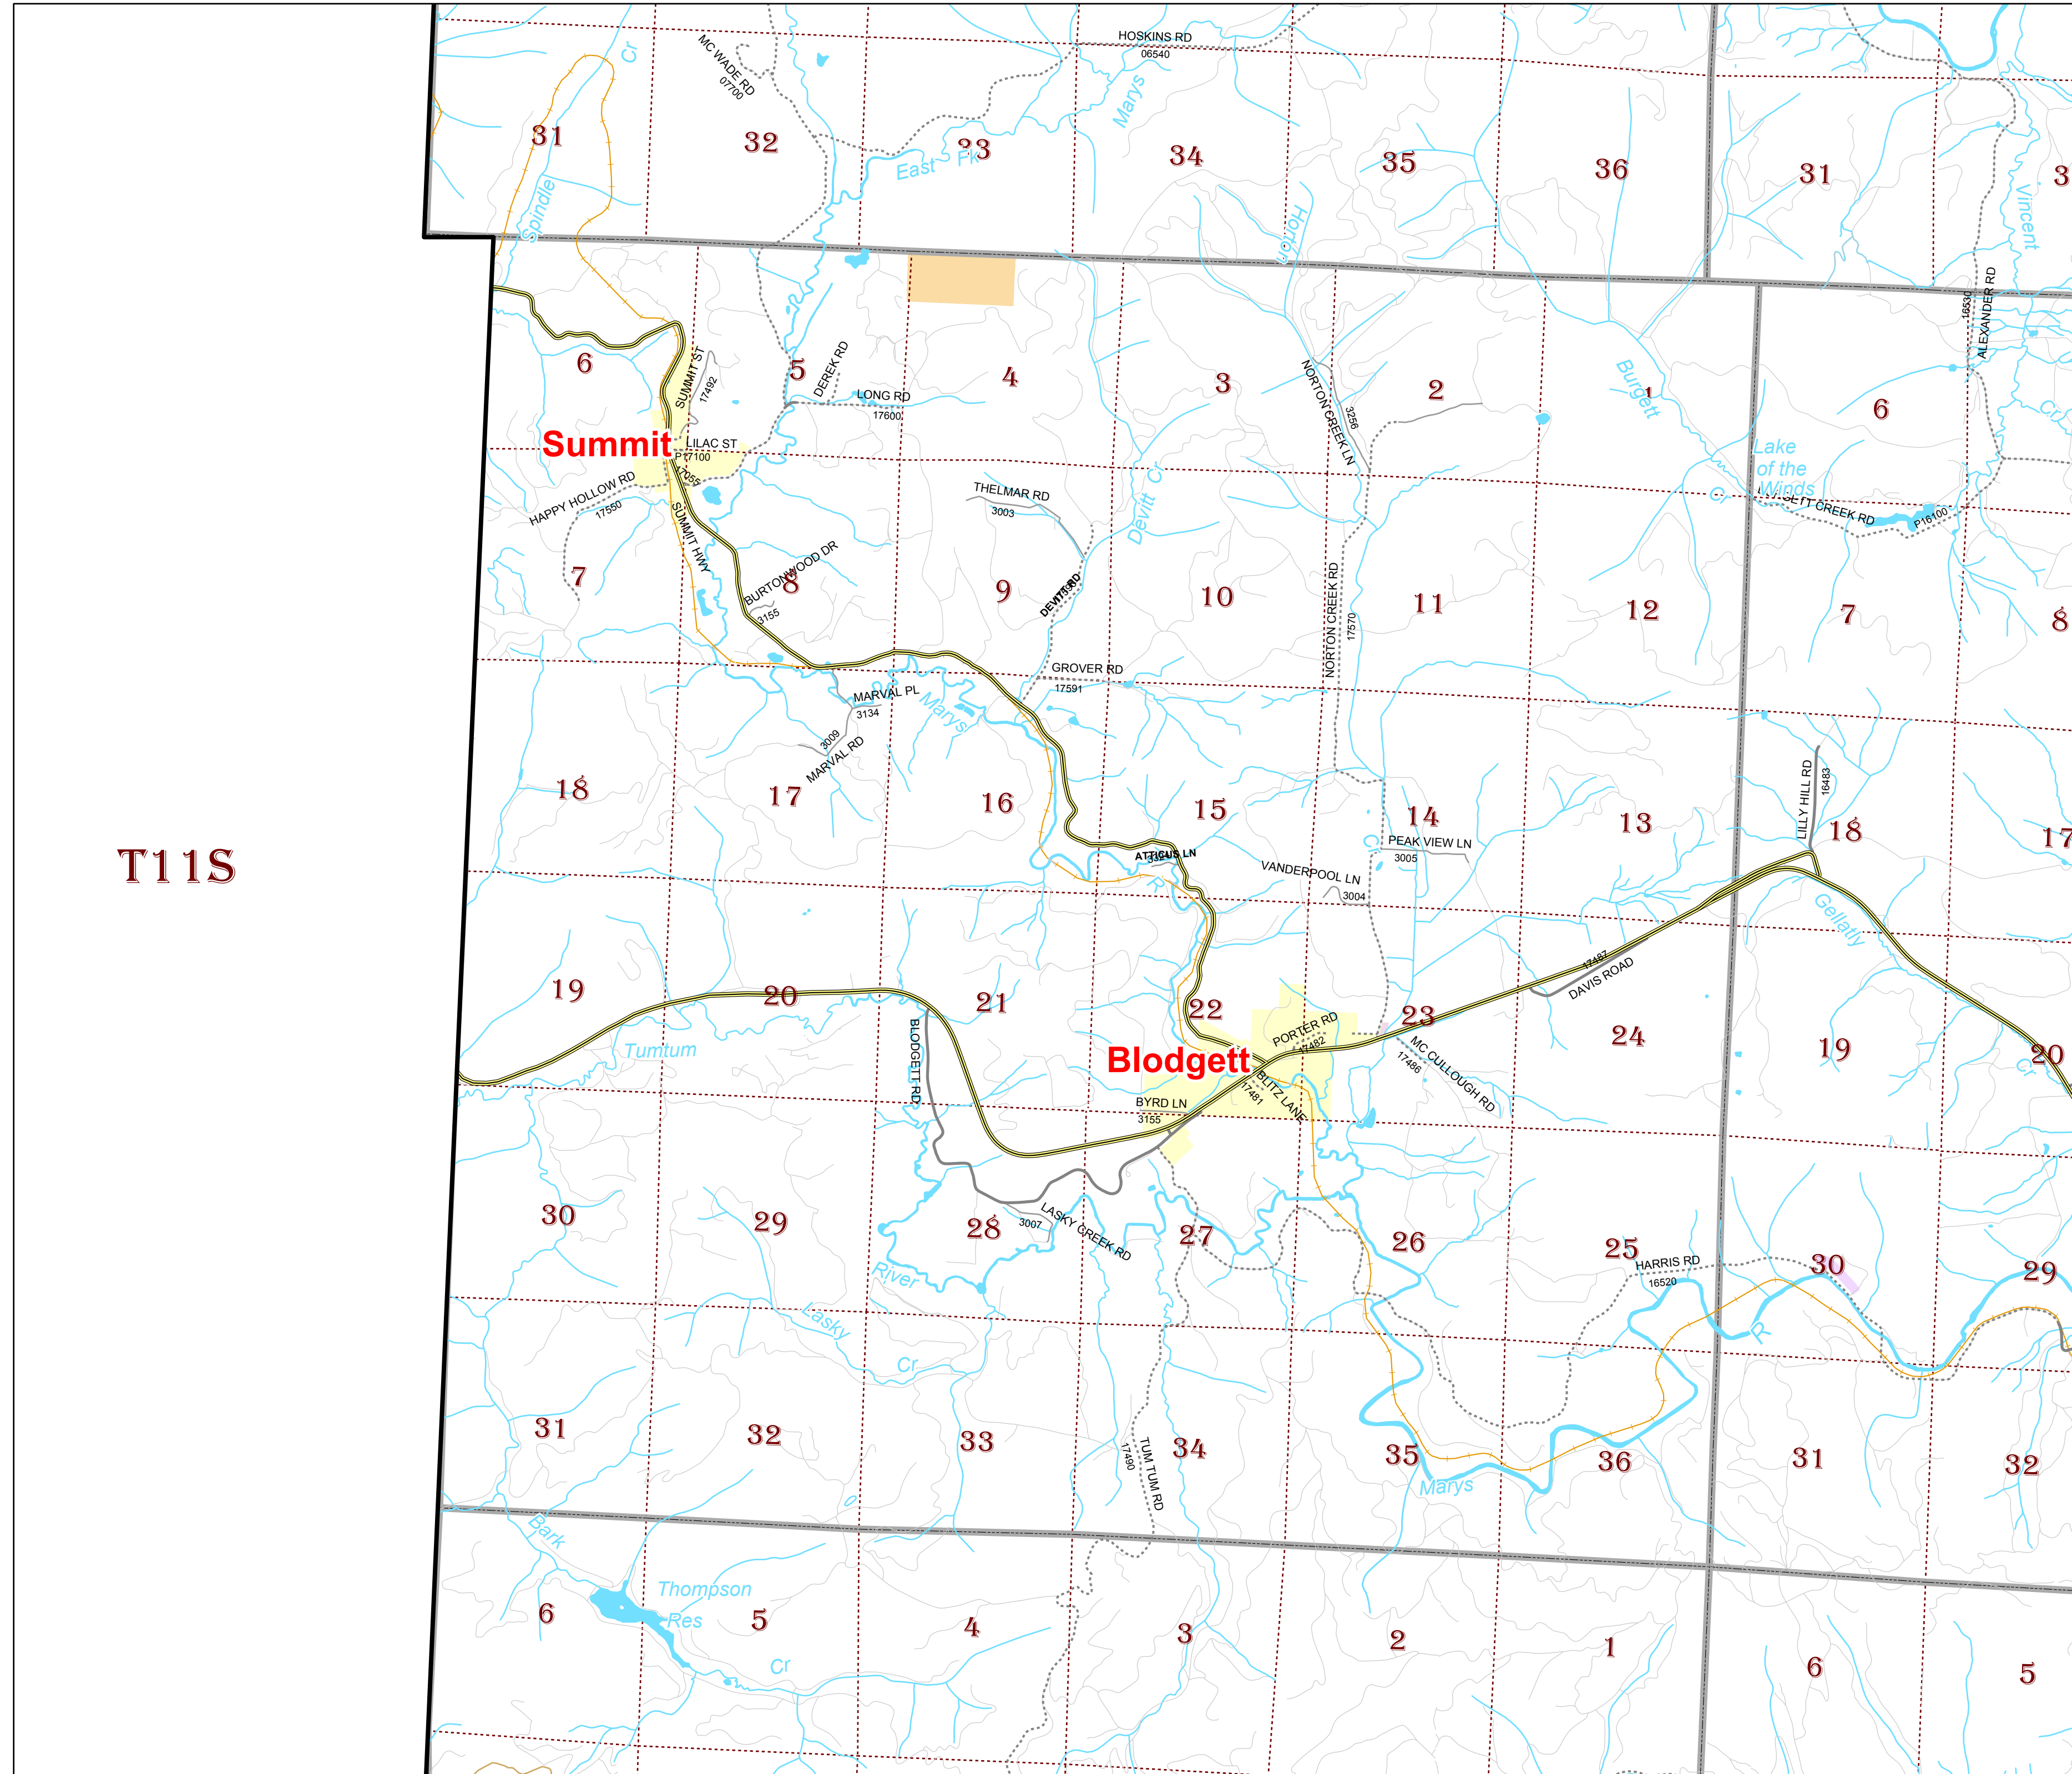

Benton County Public Works
 360 SW Avery Avenue
 Corvallis, Oregon 97333-1192
 PHONE: (541) 766-6821
 FAX: (541) 766-6891
BENTON COUNTY ROAD ATLAS
 (9-1-1 SERIES)
 LOCATIONS ARE APPROXIMATE
 FILE: rd-atlas.mxd
 REVISED: 3/4/04

T11S

Legend

- parksymb
- Highways
- <all other values>
- SURFACE**
- CITY
- bentoncenterline**
- <all other values>
- SURFACE**
- AC
- CITY
- DIRT
- GATED ROAD
- GRV
- OIL
- PVT
- blm2000
- water_03
- Public_Lands**
- LABEL**
- BLM
- Benton County
- Finley Wildlife Refuge
- OSU
- Rock Creek Watershed
- State of Oregon
- USFS
- cities
- Railroads