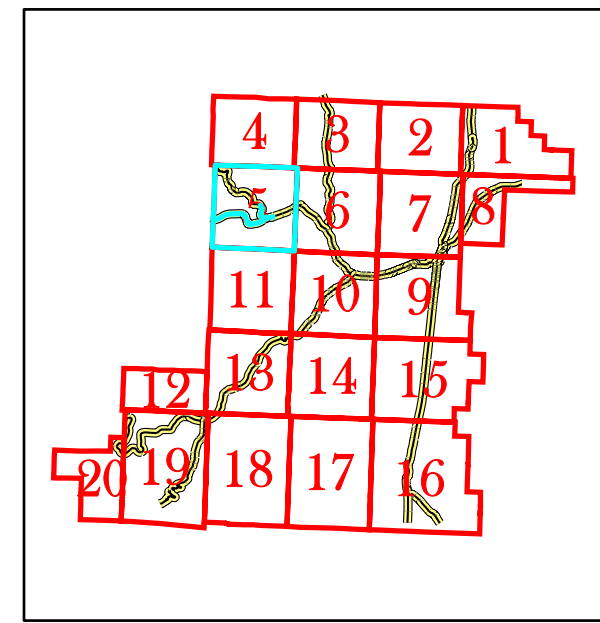

Benton County Public Works
 360 SW Avery Avenue
 Corvallis, Oregon 97333-1192
 PHONE: (541) 766-6821
 FAX: (541) 766-6891
BENTON COUNTY ROAD ATLAS
 (9-1-1 SERIES)
 LOCATIONS ARE APPROXIMATE
 FILE: rd-atlas.mxd
 REVISED: 3/4/04

T11S

Legend

- parksymb
- Highways
- <all other values>
- SURFACE**
- CITY
- bentoncenterline**
- <all other values>
- SURFACE**
- AC
- CITY
- DIRT
- GATED ROAD
- GRV
- OIL
- PVT
- blm2000
- water_03
- Public_Lands**
- LABEL**
- BLM
- Benton County
- Finley Wildlife Refuge
- OSU
- Rock Creek Watershed
- State of Oregon
- USFS
- cities
- Railroads