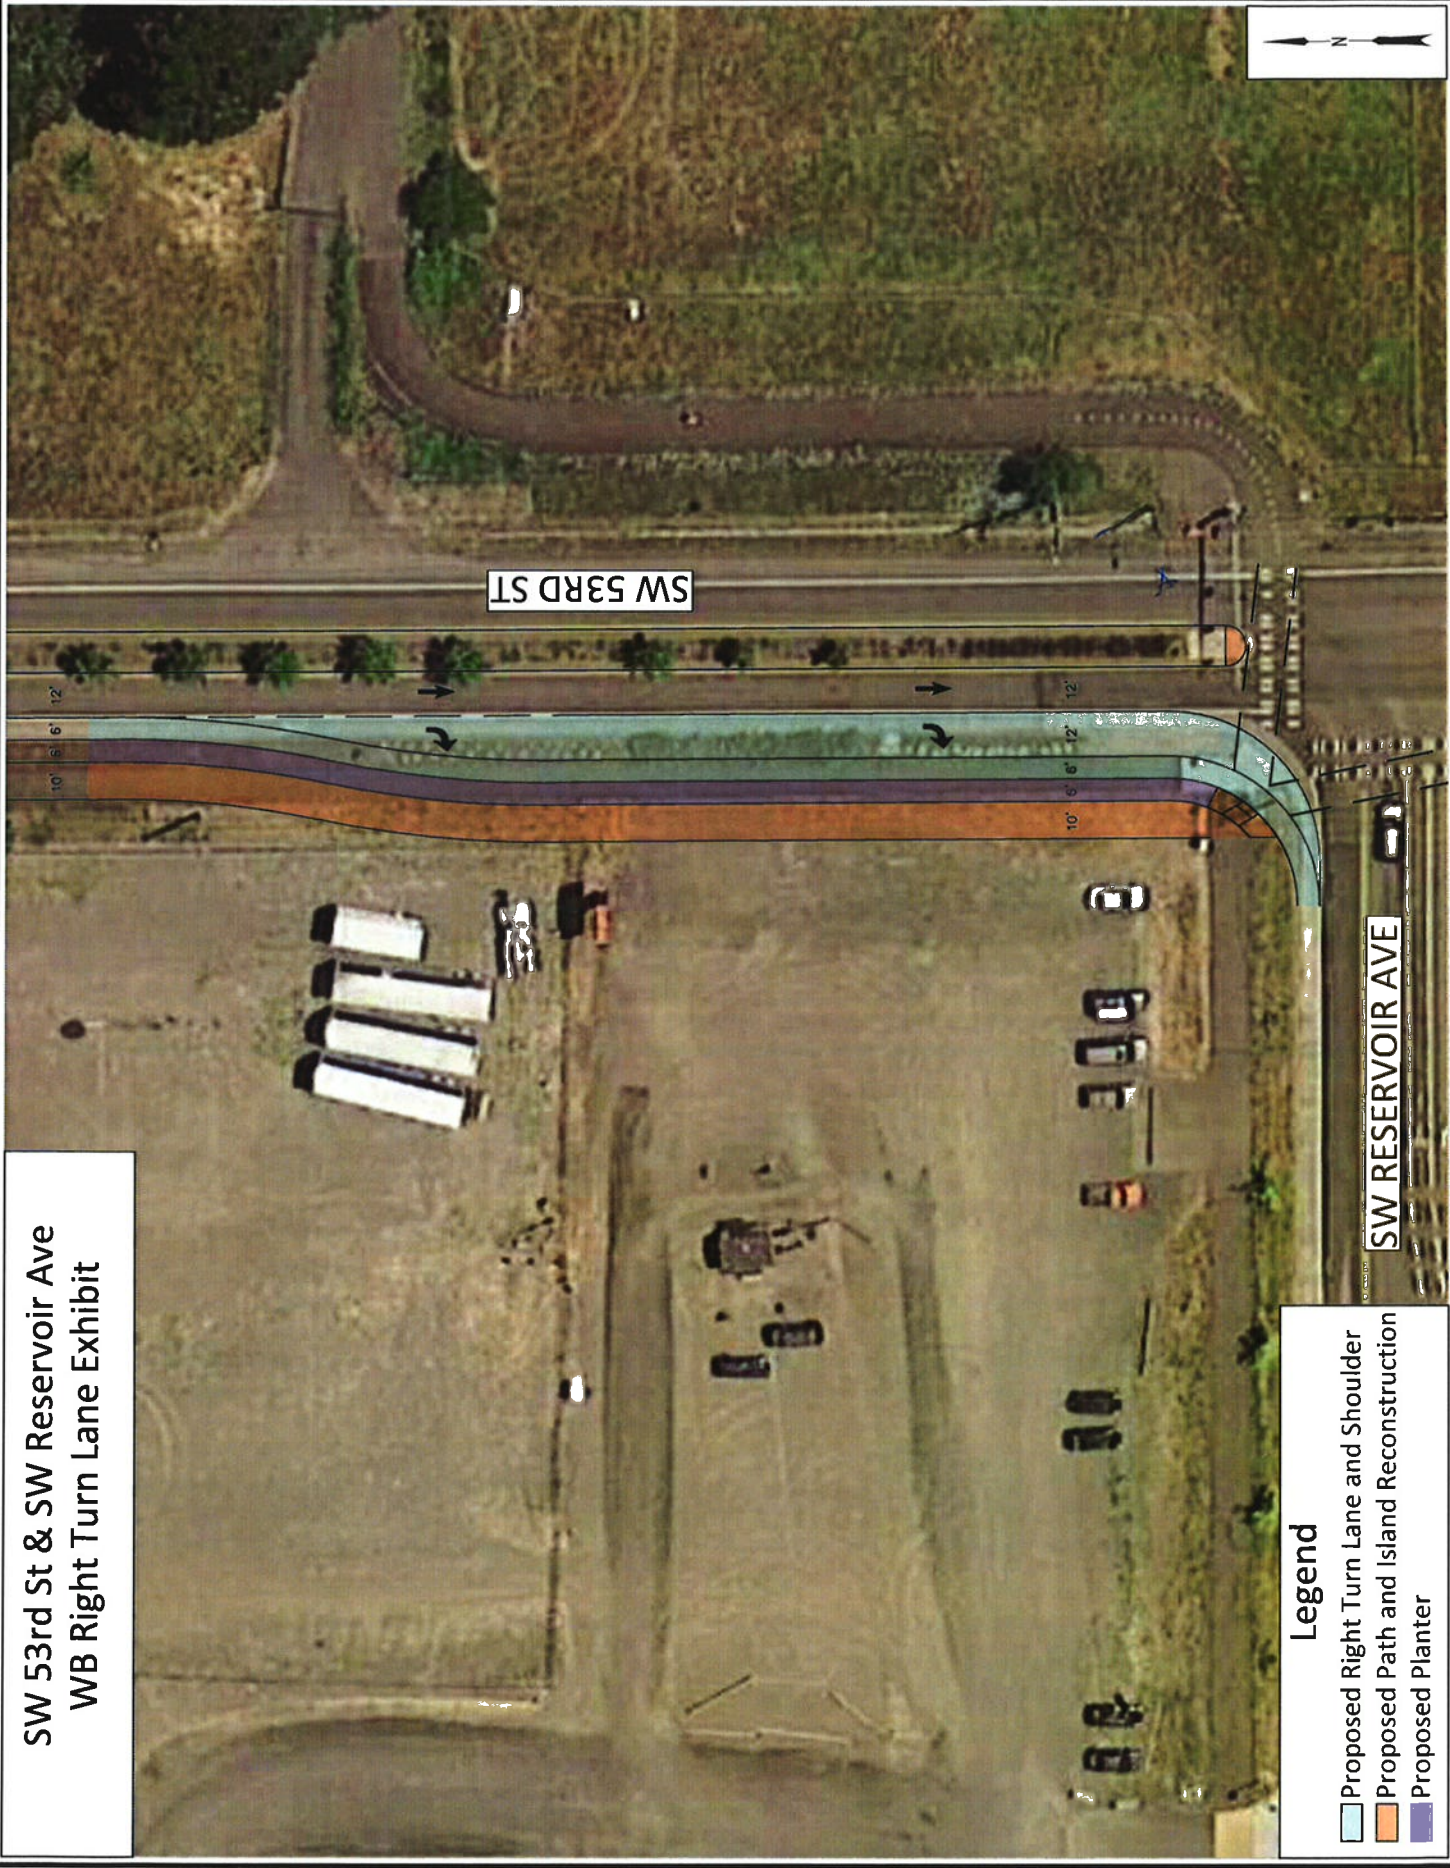

SW 53rd St & SW Reservoir Ave
WB Right Turn Lane Exhibit

Legend

- Proposed Right Turn Lane and Shoulder
- Proposed Path and Island Reconstruction
- Proposed Planter

SW 53RD ST

SW RESERVOIR AVE